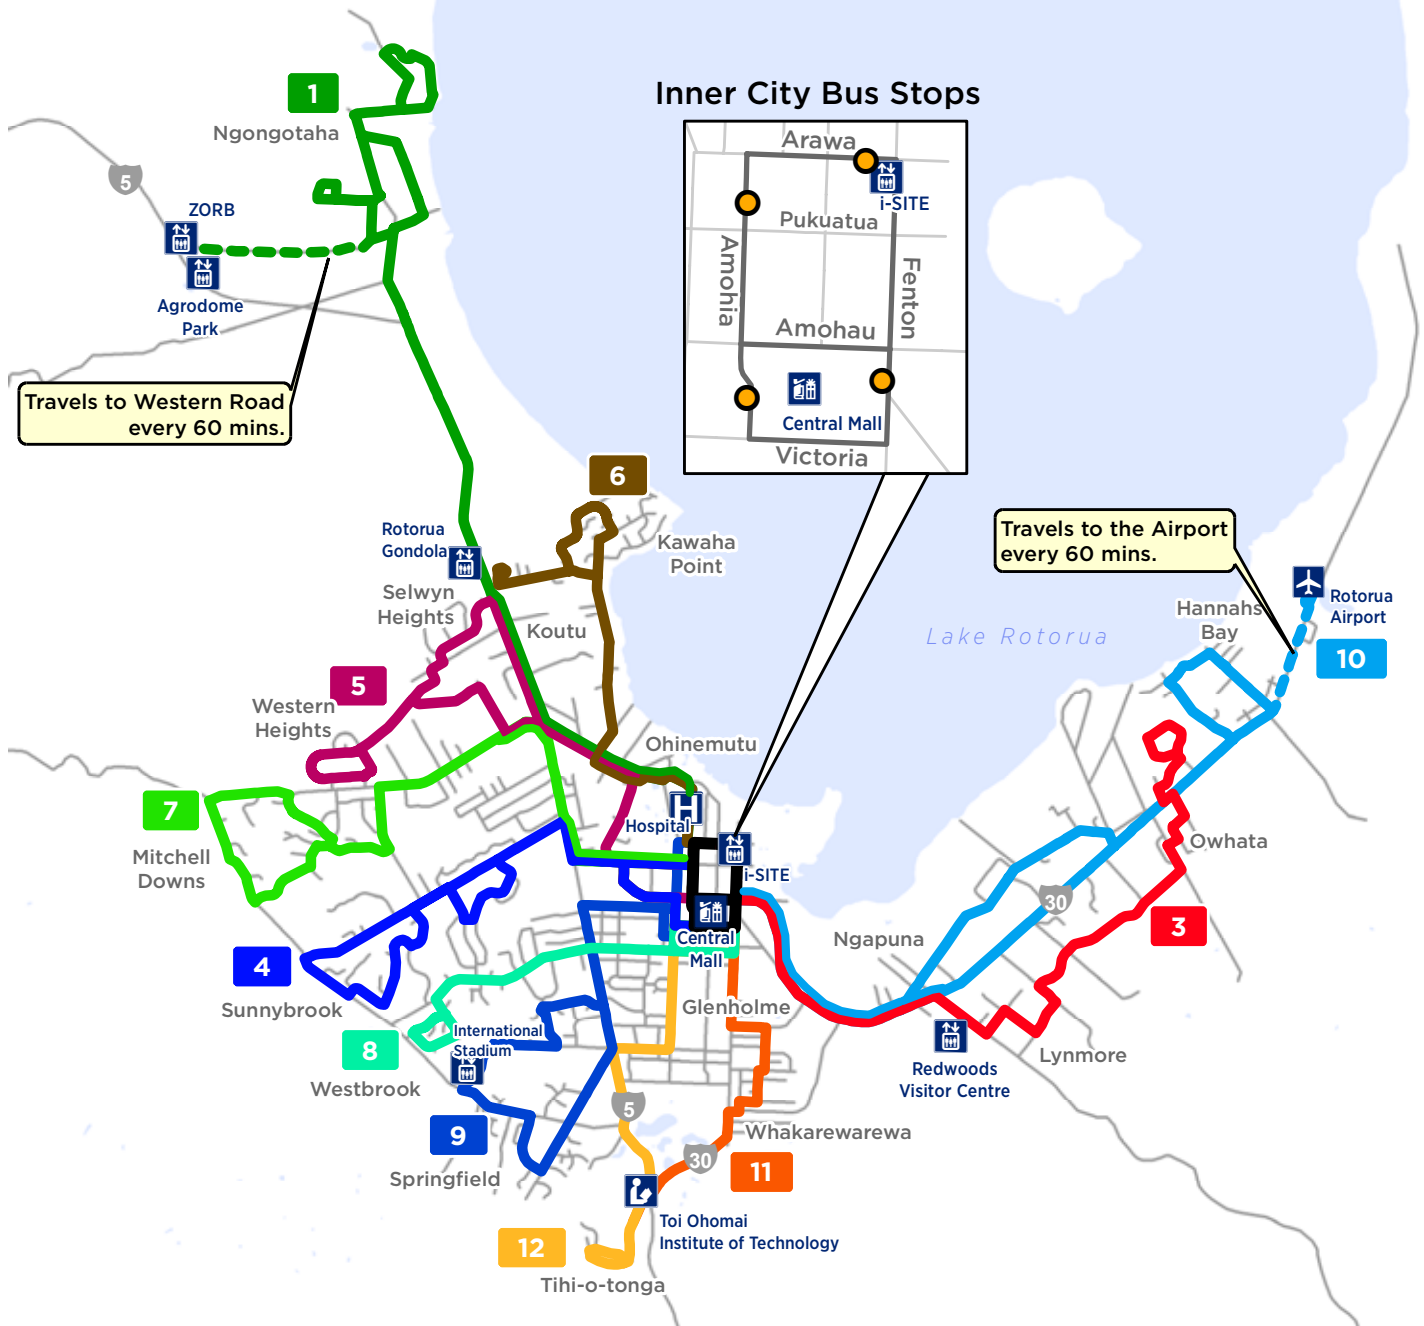

FARES from 20 July 2020

Standard one way fare	Adult	Conc
Cash	$2.80	$1.70
Bee Card	$2.24	$1.34
Children under 5		Free
NZ Supergold Card off peak travel † on a Bee Card		Free

† All day Saturday, Sunday and public holidays and extended hours trial from 9 am Monday to Friday until 30 June 2021

Daysaver no concession available $7.00
(valid on day of issue)

Concession fares apply to the following groups:

- Children aged 5-18 (with a registered Bee Card)
- Children aged 5-15 (paying cash)
- Secondary school students with a valid ID (paying cash)
- Tertiary students (with a valid NZQA registered institution student ID on Bee card)
- NZ SuperGold card travel before 9:00 am Monday - Friday

PAYING FOR YOUR RIDE

We have changed the way you pay for bus travel.

The Bee Card launched in the Bay of Plenty on 20 July 2020, this is your new prepaid bus card to make travel easier and smarter. This replaced the Smartride card.

From 1 November 2020 all new Bee Cards will incur a $5 cost. More information go to www.baybus/bee-card

HOW DO TRANSFERS BETWEEN BUSES WORK?

When using a Bee Card, transfers between buses are automatically applied. Customers will need to tag on and tag off for each part of the journey; the system will not charge you any extra providing your journey is within the transfer rules

1. Free transfers between buses apply for two hours from your first tag on to your final tag off.
2. The transfer time between buses can be no more than 30 minutes.
3. You can have a maximum of two free transfers per journey.

For cash fares:

1. Free transfers between buses apply for one hour from ticket purchase.
2. The transfer time between buses can be no more than 30 minutes.
3. You can have a maximum of one free transfer per journey.
4. You will need to present your ticket when transferring to the next bus.

HOW DO YOU GET A CONCESSION?

Concessions need to be loaded onto each card. Child concessions are loaded automatically when a card is registered. SuperGold card concessions can be loaded online or at a BOPRC office. Tertiary concessions can be loaded at a BOPRC office or via their tertiary institutes' student services.

ROTORUA BUS ROUTES

Route	Description	Page
1	Ngongotahā via Rainbow Springs/Skyline and Agrodome	6
3	Ōwhata via Lynmore and the Redwoods	8
4	Sunnybrook via Fordlands	10
5	Western Heights via Selwyn Heights	12
6	Kawaha Point via Rotorua Hospital	14
7	Mitchell Downs via Clayton Road	16
8	Westbrook via Malfroy Road	18
9	Springfield	20
10	Rotorua Airport/Lee Road via Ngāpuna and Ōwhata	22
11	Toi Ohomai Institute of Technology	24
12	Tihi-O-Tonga via Glenholme and Toi Ohomai Institute of Technology	26

Buses will leave the stops shown in this booklet at the times mentioned. All buses depart and arrive at the Arawa St bus stop in the inner city. There are other stops along the routes which are not detailed in these timetables. To find the nearest stop to you, please visit www.baybus.co.nz and to plan your journey use Journey Planner on this website. Please be at your stop at least five minutes early.

Cityride Eke-Taone is managed by Bay of Plenty Regional Council. For enquiries and feedback contact our call centre **0800 4 BAY BUS (0800 4 229 28)**.

To find out more about the work Bay of Plenty Regional does visit www.boprc.govt.nz

Cityride network