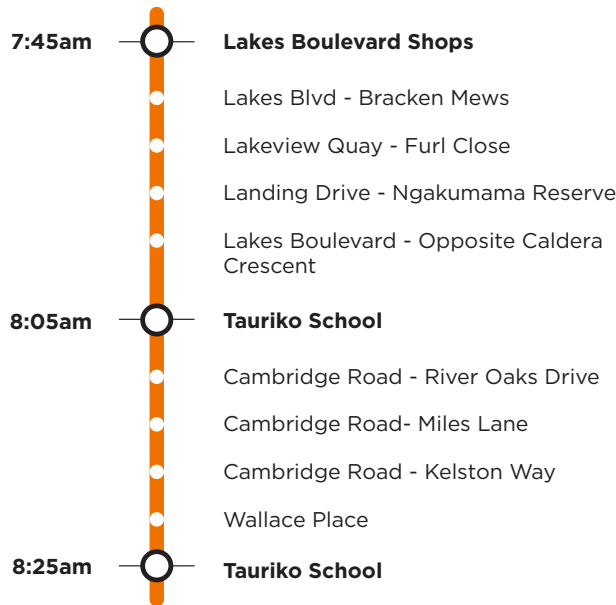

## The Lakes Tauriko School

### Morning route

**Route 920** is a Bayhopper school route, part of the dedicated school bus network for Tauranga, managed by Bay of Plenty Regional Council.

Only primary, intermediate and college students can travel on the school bus routes.

### The Lakes Tauriko School

#### Morning route

Start Lakes Boulevard (shops), Lakes Boulevard (Bracken Mews), Lakeview Quay (Furl Close), Landing Drive, Lakes Boulevard (opp Caldera Cres), Tauriko School, Cambridge Rd (River Oaks Drive), Cambridge Rd (Miles Lane), Cambridge Rd (Kelston Way), Wallace Place, Tauriko School