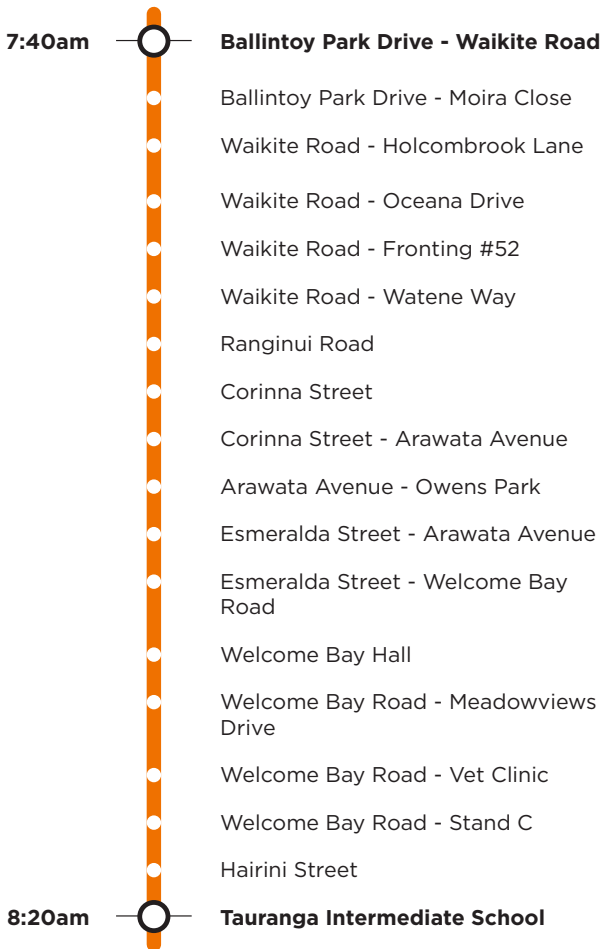

804b

Welcome Bay Tauranga Intermediate

Morning route

Afternoon route

Route 804b is a Bayhopper school route, part of the dedicated school bus network for Tauranga, managed by Bay of Plenty Regional Council.

Only primary, intermediate and college students can travel on the school bus routes.

804b

Welcome Bay Tauranga Intermediate

Morning route

Start Ballintoy Park Drive/Waikite Road corner. Ballintoy Park Drive (loop, Waikite Road, Welcome Bay Road, Ranginui Road, Corrina Street, Esmeralda Street, Welcome Bay Road, Hairini Street, Turret Road, 15th Avenue, Grace Road, 18th Avenue, Tauranga Intermediate.

Afternoon route

Tauranga Intermediate, 18th Avenue, Fraser Street, 15th Ave, SH29A, Welcome Bay Road, Esmeralda Street, Arawata Avenue, Corinna Street, Ranginui Road, Welcome Bay Road, Waikite Road, Ballintoy Park Drive (loop).