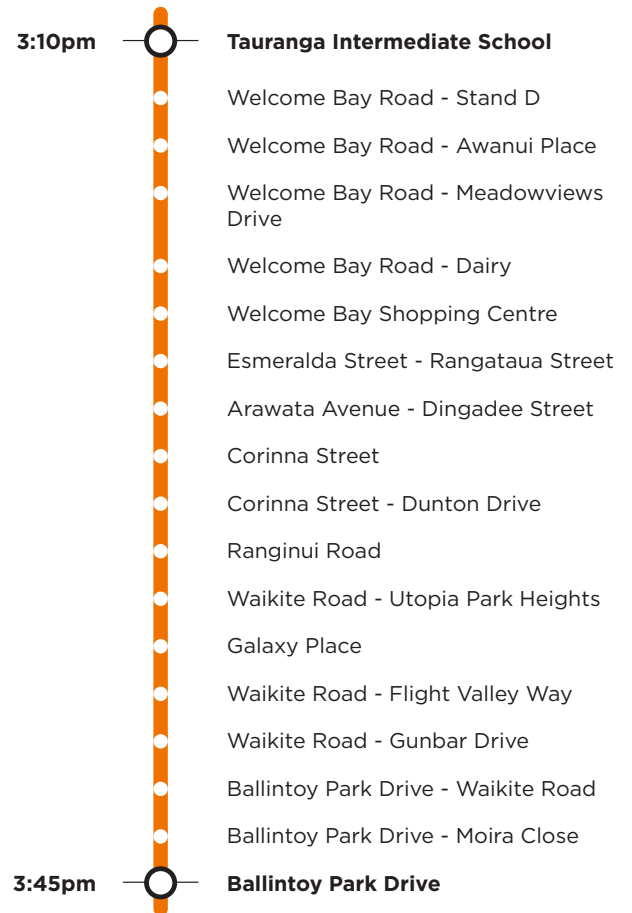

804b

Welcome Bay Tauranga Intermediate

Morning route

Afternoon route

Route 804b is a Bayhopper school route, part of the dedicated school bus network for Tauranga, managed by Bay of Plenty Regional Council.

Only primary, intermediate and college students can travel on the school bus routes.

804b

Welcome Bay Tauranga Intermediate

Morning route

Start Ballintoy Park Drive/Waikite Road corner. Ballintoy Park Drive (loop, Waikite Road, Welcome Bay Road, Ranginui Road, Corrina Street, Esmeralda Street, Welcome Bay Road, Hairini Street, Turret Road, 15th Avenue, Grace Road, 18th Avenue, Tauranga Intermediate.

Afternoon route

Tauranga Intermediate, 18th Avenue, Fraser Street, 15th Ave, SH29A, Welcome Bay Road, Esmeralda Street, Arawata Avenue, Corinna Street, Ranginui Road, Welcome Bay Road, Waikite Road, Ballintoy Park Drive (loop).