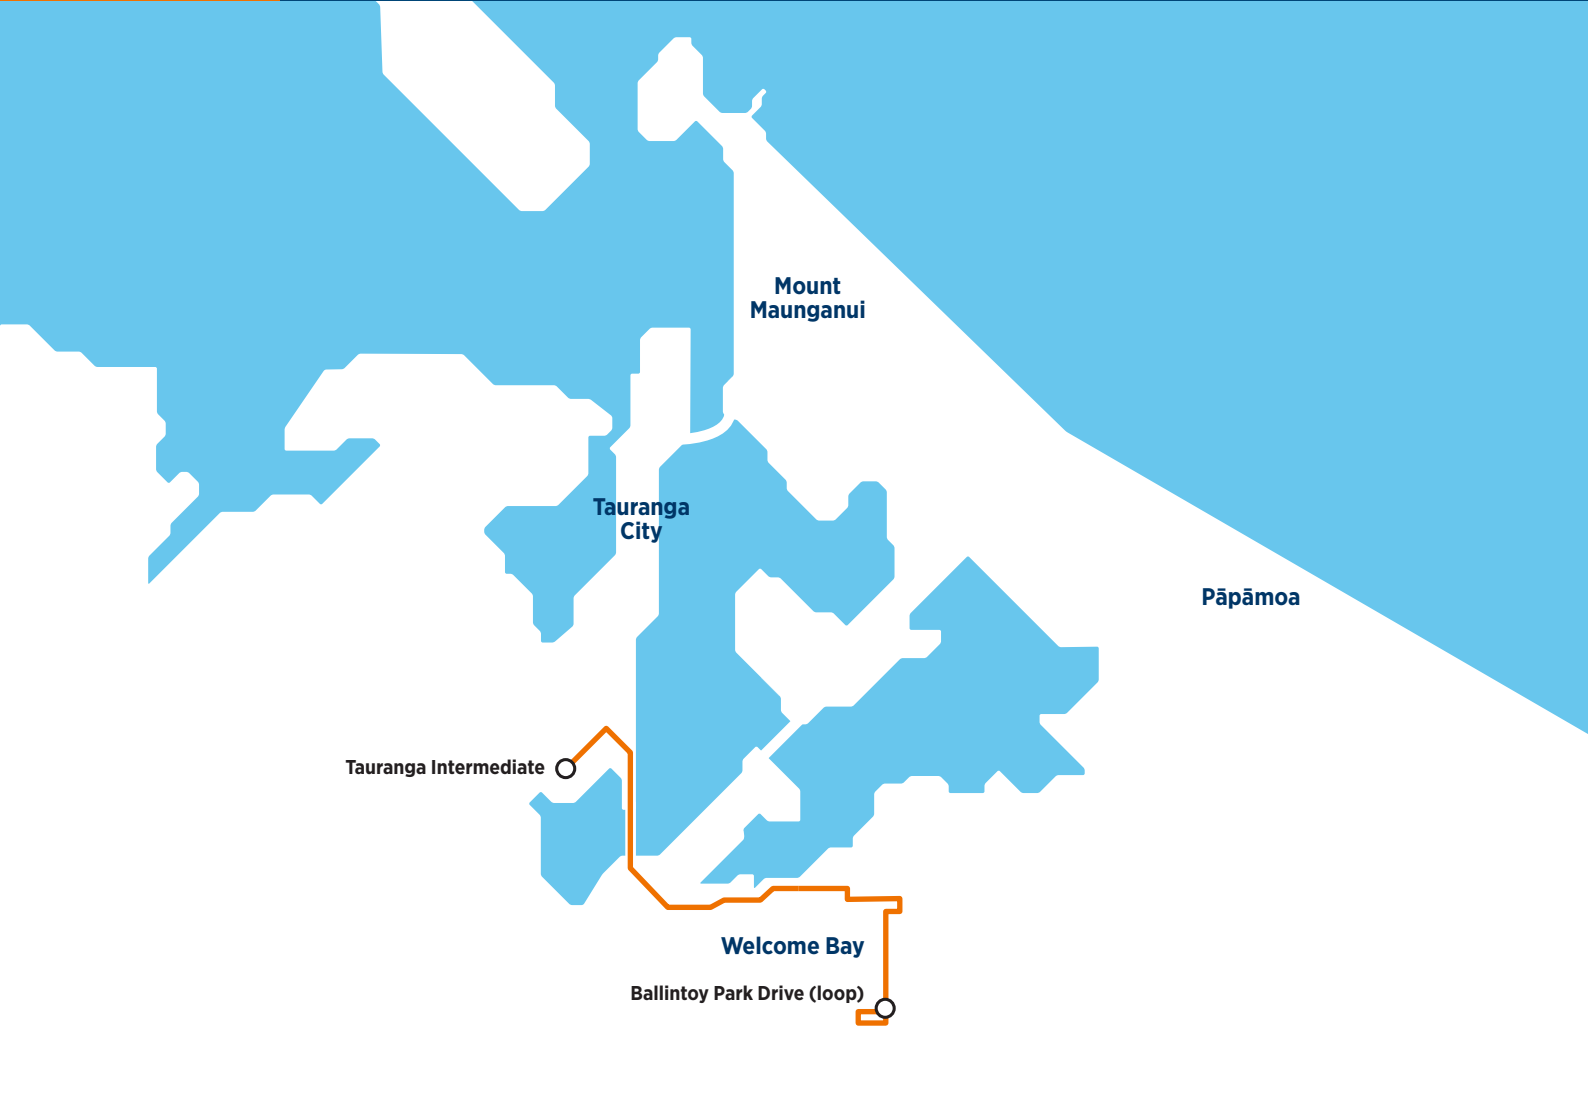

804b

Welcome Bay Tauranga Intermediate

Morning route

Afternoon route

Route 804b is a Bayhopper school route, part of the dedicated school bus network for Tauranga, managed by Bay of Plenty Regional Council.

Only primary, intermediate and college students can travel on the school bus routes.

804b

Welcome Bay Tauranga Intermediate

Morning route

Start Ballintoy Park Drive/Waikite Road corner. Ballintoy Park Drive (loop, Waikite Road, Welcome Bay Road, Ranginui Road, Corrina Street, Esmeralda Street, Welcome Bay Road, Hairini Street, Turret Road, 15th Avenue, Grace Road, 18th Avenue, Tauranga Intermediate.

Afternoon route

Tauranga Intermediate, 18th Avenue, Fraser Street, 15th Ave, SH29A, Welcome Bay Road, Esmeralda Street, Arawata Avenue, Corinna Street, Ranginui Road, Welcome Bay Road, Waikite Road, Ballintoy Park Drive (loop).