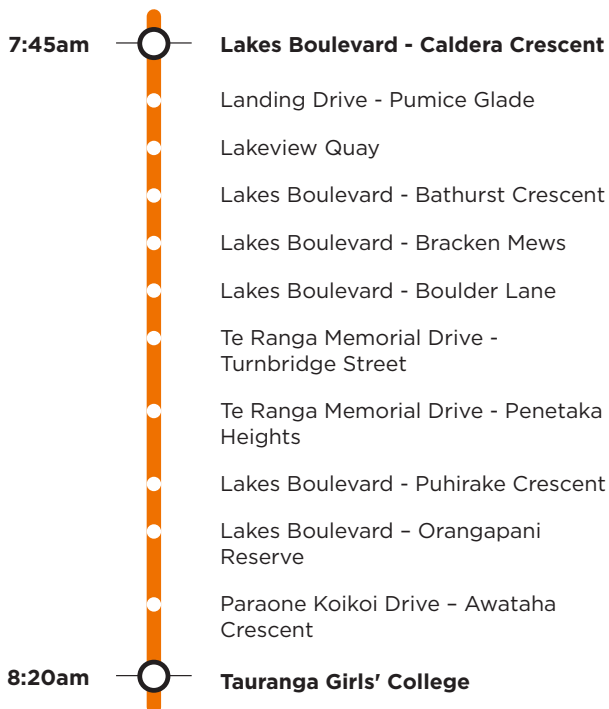

806b

The Lakes Tauranga Girls' College

Operated by two vehicles

Morning route

Afternoon route

Route 806b is a Bayhopper school route, part of the dedicated school bus network for Tauranga, managed by Bay of Plenty Regional Council.

Only primary, intermediate and college students can travel on the school bus routes.

806b

The Lakes Tauranga Girls' College

Morning route

Start Lakes Boulevard Near Caldera Close, Lakes Boulevard, Landing Drive, Lakeview Quay, Lakes Boulevard, Kennedy Road, Te Ranga Memorial Drive, Lakes Boulevard, Lakeview Quay, Landing Drive, SH29A, Cameron Road, 22nd Avenue (Tauranga Girls' College).

Afternoon route

22nd Avenue (Tauranga Girls' College), Cameron Road, SH29A, Lakes Boulevard, Landing Drive, Lakeview Quay, Lakes Boulevard, Kennedy Road, Te Ranga Memorial Drive, Lakes Boulevard, Kennedy Road, Paraone Koikoi Drive to last stop at Awataha Crescent.