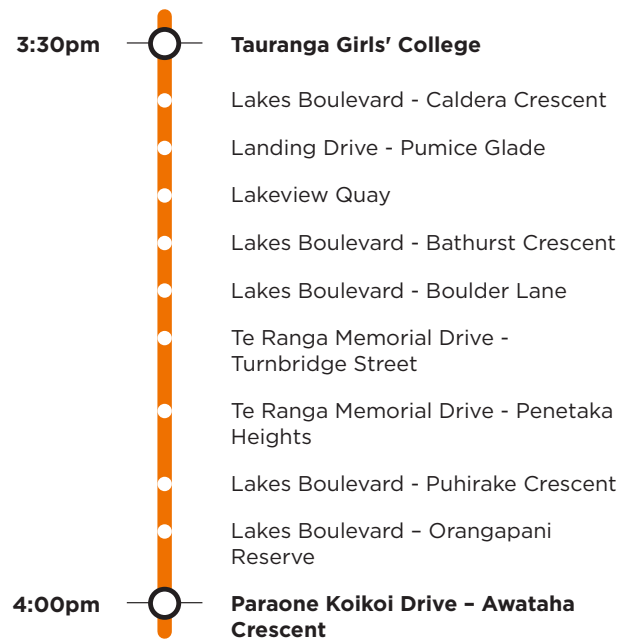

806b

The Lakes Tauranga Girls' College

Operated by two vehicles

Morning route

Afternoon route

Route 806b is a Bayhopper school route, part of the dedicated school bus network for Tauranga, managed by Bay of Plenty Regional Council.

Only primary, intermediate and college students can travel on the school bus routes.

806b

The Lakes Tauranga Girls' College

Morning route

Start Lakes Boulevard Near Caldera Close, Lakes Boulevard, Landing Drive, Lakeview Quay, Lakes Boulevard, Kennedy Road, Te Ranga Memorial Drive, Lakes Boulevard, Lakeview Quay, Landing Drive, SH29A, Cameron Road, 22nd Avenue (Tauranga Girls' College).

Afternoon route

22nd Avenue (Tauranga Girls' College), Cameron Road, SH29A, Lakes Boulevard, Landing Drive, Lakeview Quay, Lakes Boulevard, Kennedy Road, Te Ranga Memorial Drive, Lakes Boulevard, Kennedy Road, Paraone Koikoi Drive to last stop at Awataha Crescent.