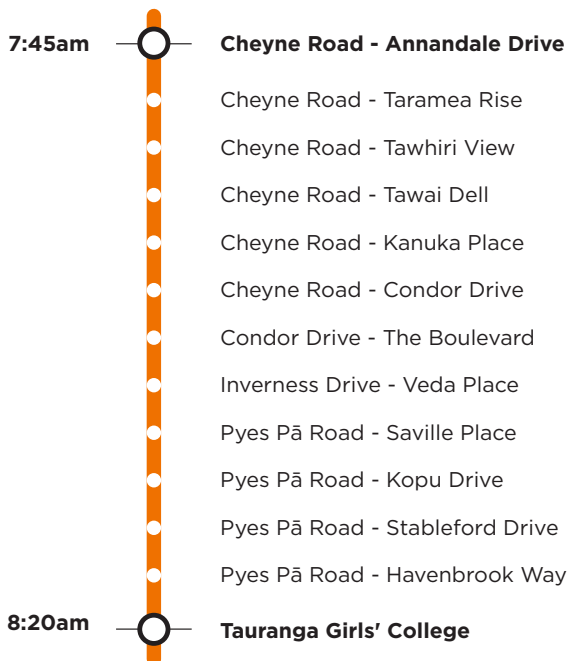

#### Morning route

Tauranga Girls' College only

#### Afternoon route

**Route 903b** is a Bayhopper school route, part of the dedicated school bus network for Tauranga, managed by Bay of Plenty Regional Council.

Only primary, intermediate and college students can travel on the school bus routes.

#### Morning route

Start Cheyne Road Fronting No. 45, Cheyne Road, Condor Drive, Inverness Drive, Pyes Pā Road, Cameron Road, 22nd Avenue, (Tga Girls' College).

#### Afternoon route

Devonport Road (Tga Boys' College), Cameron Road, 22nd Avenue (Tga Girls' College), Cameron Road, Pyes Pā Road, Cheyne Road, Condor Drive, Inverness Drive, Pyes Pā Road to No. 12.