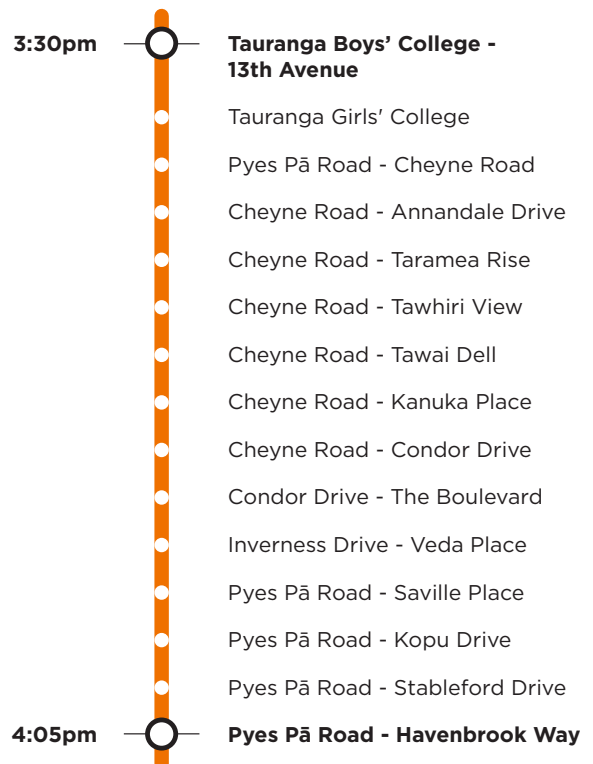

#### Morning route

Tauranga Girls' College only

#### Afternoon route

**Route 903b** is a Bayhopper school route, part of the dedicated school bus network for Tauranga, managed by Bay of Plenty Regional Council.

Only primary, intermediate and college students can travel on the school bus routes.

#### Morning route

Start Cheyne Road Fronting No. 45, Cheyne Road, Condor Drive, Inverness Drive, Pyes Pā Road, Cameron Road, 22nd Avenue, (Tga Girls' College).

#### Afternoon route

Devonport Road (Tga Boys' College), Cameron Road, 22nd Avenue (Tga Girls' College), Cameron Road, Pyes Pā Road, Cheyne Road, Condor Drive, Inverness Drive, Pyes Pā Road to No. 12.