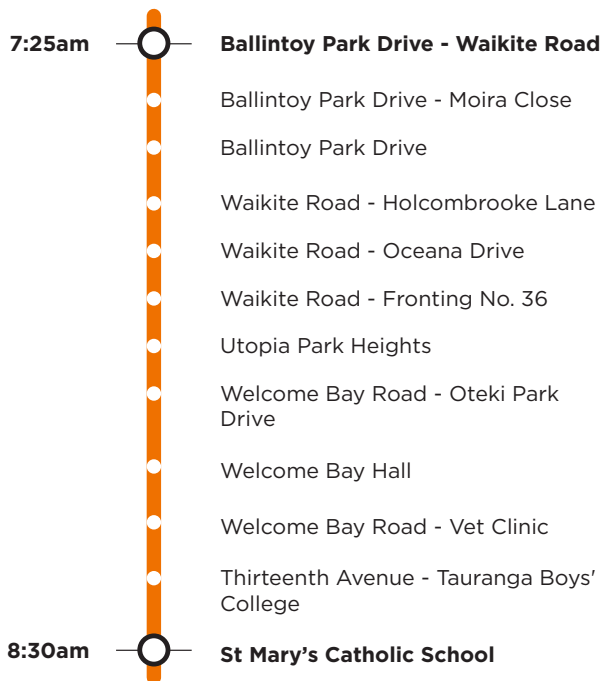

803a

Welcome Bay

Tauranga Boys' College/St Mary's Catholic School

Morning route

Afternoon route

Route 803a is a Bayhopper school route, part of the dedicated school bus network for Tauranga, managed by Bay of Plenty Regional Council.

Only primary, intermediate and college students can travel on the school bus routes.

803a

Welcome Bay

Tauranga Boys' College/St Mary's Catholic School

Morning route

Start Ballintoy Park Drive/Waikite Road corner. Ballintoy Park Drive (loop), Waikite Road, Welcome Bay Road, Hairini Street, Turret Road, 15th Avenue, Fraser Street, 13th Avenue (Tga Boys' College), Cameron Road, Fraser Street, 13th Avenue (St Mary's Catholic School).

Afternoon route

St Mary's Catholic School, 13th Avenue, Burrows Street, 14th Avenue, Devonport Road (pick up Boys' College), 13th Avenue, Cameron Road, 15th Avenue, Turret Road, SH29A, Welcome Bay Road, Waikite Road, Ballintoy Park Drive (loop).