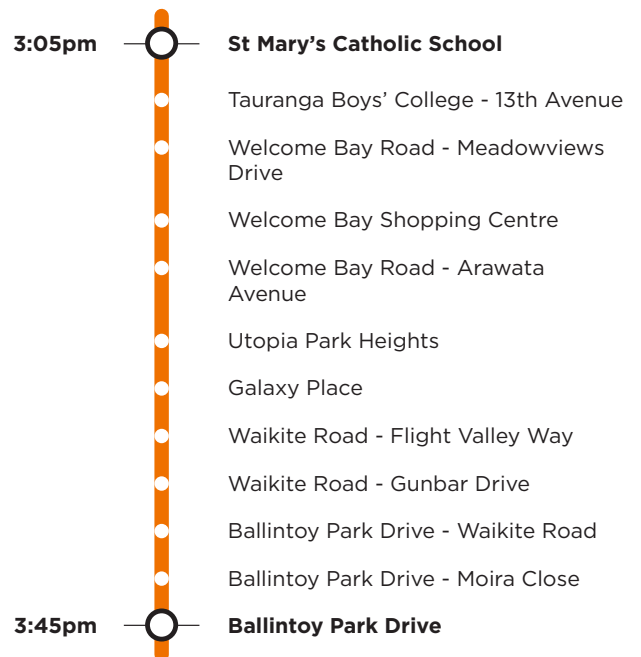

803a

Welcome Bay

Tauranga Boys' College/St Mary's Catholic School

Morning route

Afternoon route

Route 803a is a Bayhopper school route, part of the dedicated school bus network for Tauranga, managed by Bay of Plenty Regional Council.

Only primary, intermediate and college students can travel on the school bus routes.

803a

Welcome Bay

Tauranga Boys' College/St Mary's Catholic School

Morning route

Start Ballintoy Park Drive/Waikite Road corner. Ballintoy Park Drive (loop), Waikite Road, Welcome Bay Road, Hairini Street, Turret Road, 15th Avenue, Fraser Street, 13th Avenue (Tga Boys' College), Cameron Road, Fraser Street, 13th Avenue (St Mary's Catholic School).

Afternoon route

St Mary's Catholic School, 13th Avenue, Burrows Street, 14th Avenue, Devonport Road (pick up Boys' College), 13th Avenue, Cameron Road, 15th Avenue, Turret Road, SH29A, Welcome Bay Road, Waikite Road, Ballintoy Park Drive (loop).