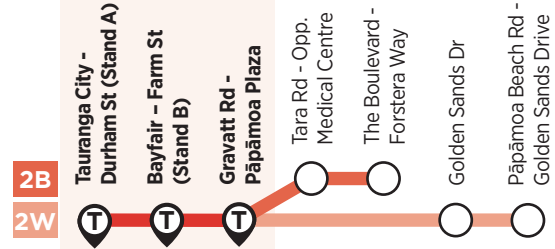

Tauranga City to Pāpāmoa

Monday to Friday except public holidays

Monday to Friday except public holidays

AM	2W	5:50	-	-	6:08	6:23	6:42
	2B	-	6:05	6:15	6:23	6:38	6:59
	2W	6:20	-	-	6:38	6:53	7:14
	2B	-	6:35	6:45	6:53	7:08	7:29
	2W	6:50	-	-	7:08	7:23	7:44
2B	-	7:05	7:15	7:23	7:38	7:59	
Then at these times past each hour	2W	:20	-	-	:38	:53	:14
	2B	-	:35	:45	:53	:08	:29
	2W	:50	-	-	:08	:23	:44
	2B	-	:05	:15	:23	:38	:59
PM	-	-	-	-	-	-	
Then at these times past each hour	2W	:20	-	-	:38	:53	:14
	2B	-	:35	:45	:53	:08	:29
	2W	:50	-	-	:08	:23	:44
	2B	-	:05	:15	:23	:38	:59
PM	2W	5:20	-	-	5:38	5:53	6:14
	2B	-	5:35	5:45	5:53	6:08	6:29
	2W	5:50	-	-	6:08	6:23	6:44
	2B	-	6:05	6:15	6:23	6:38	6:59
	2W	6:20	-	-	6:38	6:53	7:14
	2B	-	6:35	6:45	6:53	7:08	7:29
	2W	6:50	-	-	7:08	7:23	7:44
	2B	-	7:05	7:15	7:23	7:38	7:59
	2W	-	-	-	7:58	8:13	8:33
	2B	-	-	-	8:33	8:48	9:08

AM	2B	6:45	7:03	7:16	7:24	7:33	-	-
	2B	7:10	7:30	7:45	7:53	8:03	-	-
	2W	7:25	7:45	8:00	-	-	8:15	-
	2B	7:40	8:00	8:15	8:23	8:33	-	-
	2W	7:55	8:15	8:30	-	-	8:45	-
2B	8:10	8:30	8:45	8:53	9:03	-	-	
Then at these times past each hour	2W	:25	:45	:00	-	-	:15	-
	2B	:40	:00	:15	:23	:33	-	-
	2W	:55	:15	:30	-	-	:45	-
	2B	:10	:30	:45	:53	:03	-	-
PM	2W	-	-	-	3:16*	-	3:25*	3:29*
Then at these times past each hour	2W	:25	:45	:00	-	-	:15	-
	2B	:40	:00	:15	:23	:33	-	-
	2W	:55	:15	:30	-	-	:45	-
	2B	:10	:30	:45	:53	:03	-	-
PM	2W	6:25	6:45	7:00	-	-	7:15	7:19
	2B	6:40	7:00	7:15	7:23	7:33	-	-
	2W	6:55	7:15	7:30	-	-	7:45	7:49
	2B	7:10	7:30	7:45	7:53	8:03	-	-
	2W	7:25	7:45	8:00	-	-	8:15	8:19
	2B	7:40	8:00	8:15	8:23	8:33	-	-
	2W	7:55	8:15	8:30	-	-	8:45	8:49
	2B	8:10	8:30	8:45	8:53	9:03	-	-
	2W	8:40	9:00	9:15	-	-	-	-
	2B	9:10	9:30	9:45	-	-	-	-

Saturday, Sunday and public holidays

Saturday, Sunday and public holidays

AM	2W	6:05	-	-	6:23	6:38	6:59
	2B	-	6:35	6:45	6:53	7:08	7:29
	2W	7:05	-	-	7:23	7:38	7:59
	2B	-	7:35	7:45	7:53	8:08	8:29
Then at these times past each hour	2W	:05	-	-	:23	:38	:59
	2B	-	:35	:45	:53	:08	:29
PM	2W	5:05	-	-	5:23	5:38	5:59
	2B	-	5:35	5:45	5:53	6:08	6:29
	2W	6:05	-	-	6:23	6:38	6:59
	2B	-	6:35	6:45	6:53	7:08	7:29
	2W	-	-	-	7:23	7:38	7:59

AM	2W	7:10	7:30	7:45	-	-	8:00	-
	2B	7:40	8:00	8:15	8:23	8:32	-	-
	2W	8:10	8:30	8:45	-	-	9:00	-
	2B	8:40	9:00	9:15	9:23	9:32	-	-
Then at these times past each hour	2W	:10	:30	:45	-	-	:00	-
	2B	:40	:00	:15	:23	:32	-	-
PM	2W	6:10	6:30	6:45	-	-	7:00	7:04
	2B	6:40	7:00	7:15	7:23	7:32	-	-
	2W	7:10	7:30	7:45	-	-	8:00	8:04
	2B	7:40	8:00	8:15	8:23	8:32	-	-
	2W	8:10	8:30	8:45	-	-	-	-

* Monday to Friday, school term only.
Trip starts from Papamoa College at 3:15