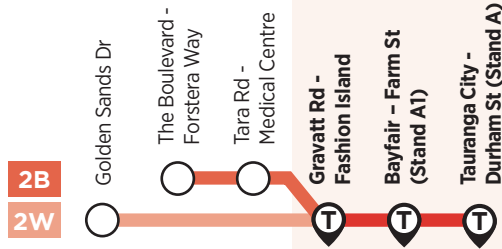

Pāpāmoa to Tauranga City