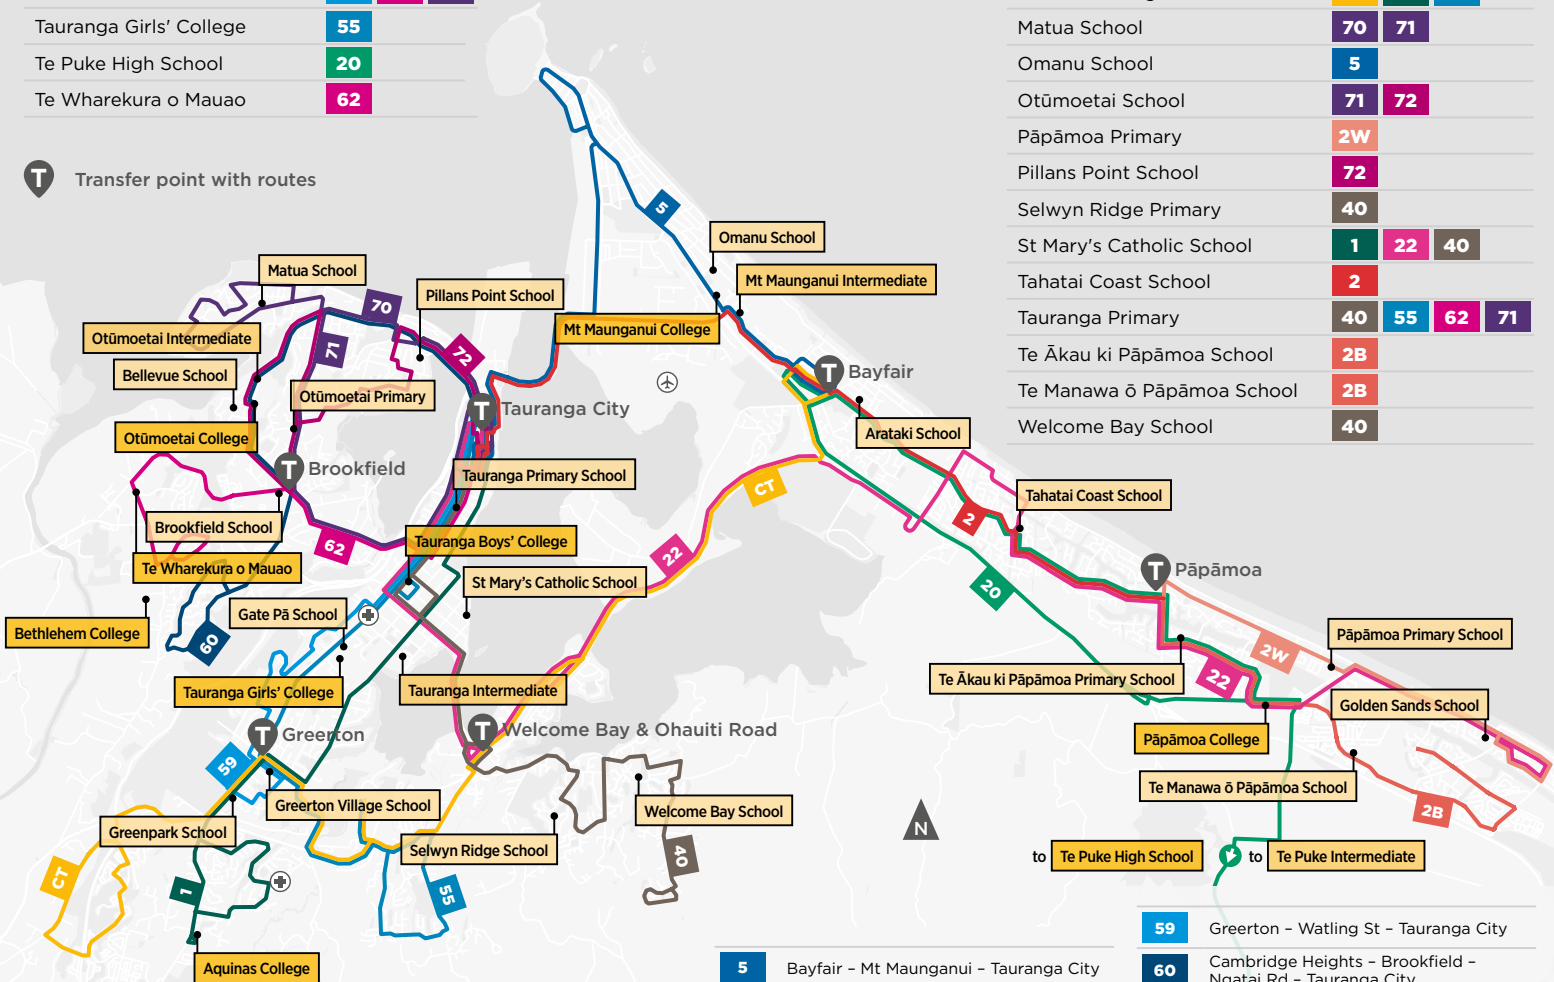

- ★ Free travel applies on weekdays during the school term from 7.00am - 9.00am and after school to 5.00pm for school students aged 5 to 18 years in Tauranga and Te Puke on Bayhopper buses
- ★ You'll need a registered Bee Card – get your card and child concession at beecard.co.nz
- ★ Fares are free for students travelling to and from school, however regular fares will apply outside of these hours

Please note: Tauranga urban services only. Route 80 (Katikati Express) and 81 (Omokoroa) are not included in this promotion. Some schools also have dedicated school buses, please ask your school for details.

T Transfer point with routes

CT	Bayfair – Maungatapu – Toi Ohomai – Greerton – Tauranga Crossing – Lakes Boulevard
1	Pyes Pa – Greerton – Fraser Cove – Tauranga City
2	Pāpāmoa Beach – Pāpāmoa Plaza – Bayfair – Tauranga City

5	Bayfair – Mt Maunganui – Tauranga City
20	Te Puke – Bayfair
22	Pāpāmoa Beach – Maungatapu – Tauranga City
40	Welcome Bay – Tauranga City
55	Ohaiti – Toi Ohomai – Greerton – Hospital – Tauranga City

59	Greerton – Watling St – Tauranga City
60	Cambridge Heights – Brookfield – Ngatai Rd – Tauranga City
62	Bethlehem – Brookfield – Tauranga City
70	Matua – Ngatai Rd – Tauranga City
71	Matua – Brookfield – Tauranga City
72	Otūmoetai – Brookfield – Tauranga City