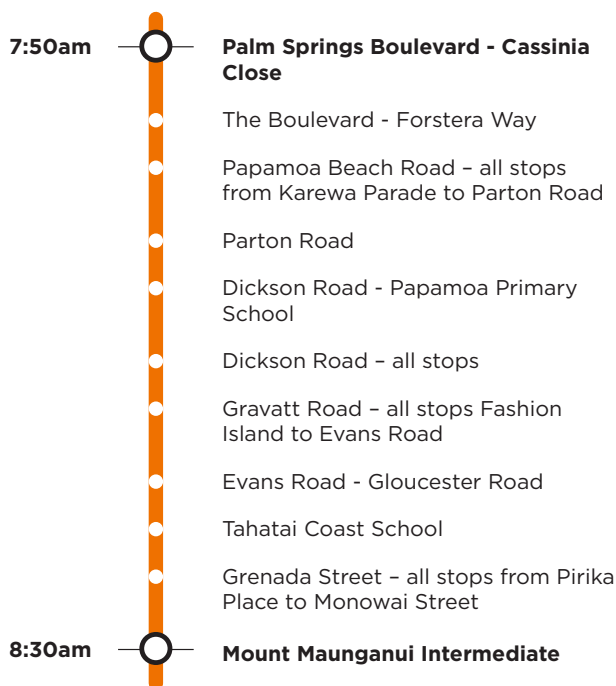

712b

Palm Springs/Golden Sands Mount Maunganui Intermediate

Morning route

Afternoon route

Route 712b is a Bayhopper school route, part of the dedicated school bus network for Tauranga, managed by Bay of Plenty Regional Council.

Only primary, intermediate and college students can travel on the school bus routes.

712b

Palm Springs/Golden Sands Mount Maunganui Intermediate

Morning route

Start #71 Palm Springs Boulevard, Palm Springs Boulevard, The Boulevard, Golden Sands Drive, Papamoa Beach Road, Parton Road, Dickson Road, Domain Road, Gravatt Road, Evans Road, Grenada Street, Girven Road, Farm Street, Concord Avenue, Links Avenue to Mt Maunganui Intermediate.

Afternoon route

Mt Intermediate, Links Avenue, Concord Avenue, Farm Street, Girven Road, Grenada Street, Evans Road, Gravatt Road, Domain Road, Dickson Road, Parton Road, Pāpāmoa Beach Road, Palm Springs Boulevard, The Boulevard, Golden Sands Drive, Pāpāmoa Beach Road (to Palm Springs Blvd), Motiti Road.