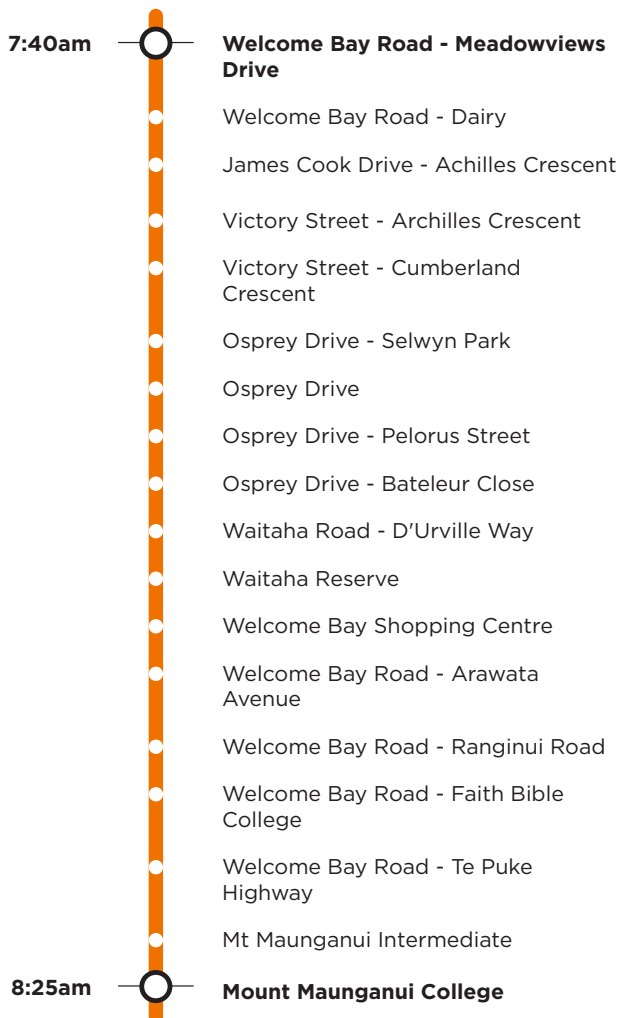

### Welcome Bay

Mount Maunganui College/Mount Maunganui Intermediate

#### Afternoon route

**Route 720** is a Bayhopper school route, part of the dedicated school bus network for Tauranga, managed by Bay of Plenty Regional Council.

Only primary, intermediate and college students can travel on the school bus routes.

#### Morning route

Welcome Bay Rd opposite Meadowviews Drive, Welcome Bay Road, James Cook Drive, Victory Street, Osprey Drive, Waitaha Road, Welcome Bay Road SH2, Sandhurst Drive, Grenada Street, Girven Road, Marlin Street, Farm Street, Links Avenue (drop off opposite Mt Maunganui Intermediate), Golf Road, Oceanbeach Road, Tweed Street, Maunganui Road to Mt Maunganui College.

#### Afternoon route

Mt Maunganui College, Maunganui Road, Golf Road, Links Avenue (Mt Maunganui Intermediate), Concord Avenue, Maunganui Road, SH2, SH29A, Welcome Bay Road, James Cook Drive, Victory Street, Osprey Drive, Waitaha Road, Welcome Bay Road to SH2.