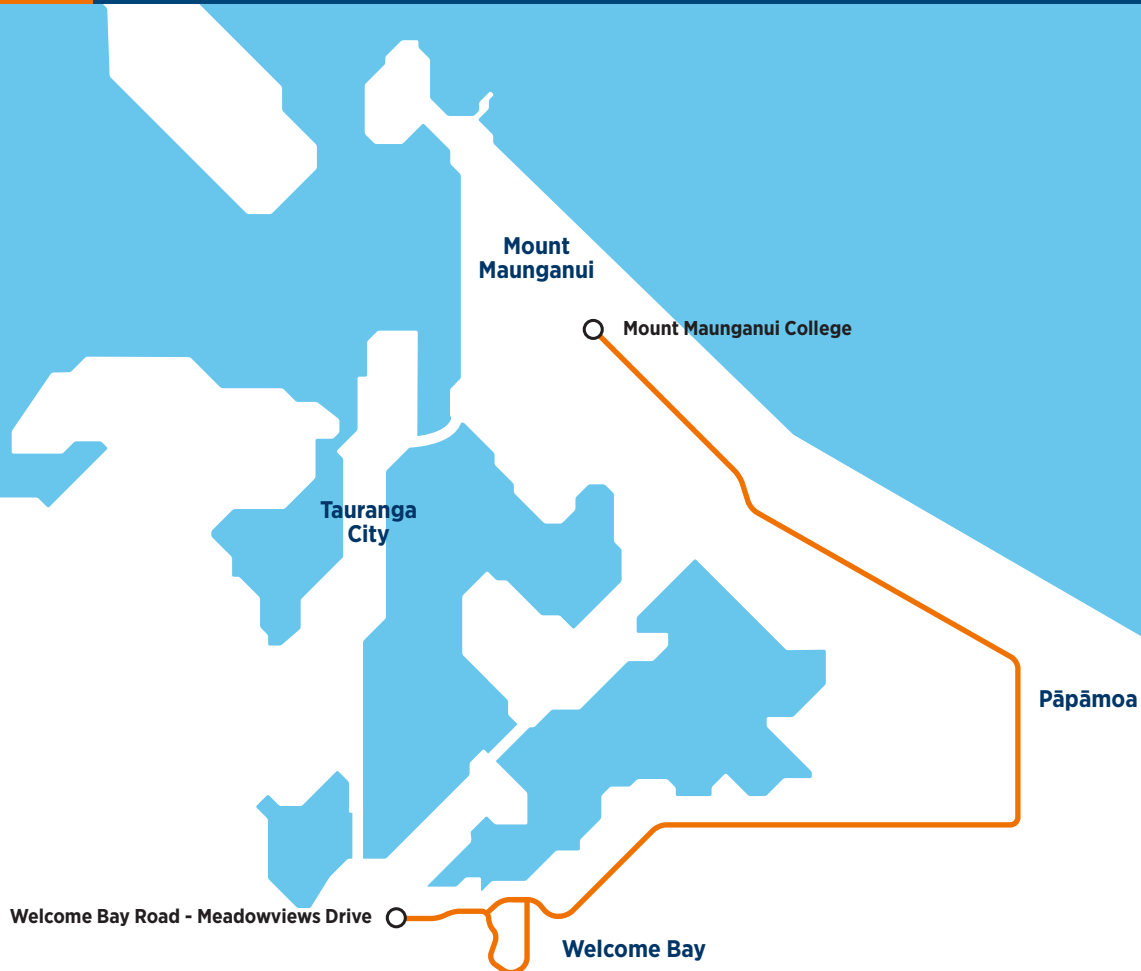

#### Afternoon route

**Route 720** is a Bayhopper school route, part of the dedicated school bus network for Tauranga, managed by Bay of Plenty Regional Council.

Only primary, intermediate and college students can travel on the school bus routes.

#### Morning route

Welcome Bay Rd opposite Meadowviews Drive, Welcome Bay Road, James Cook Drive, Victory Street, Osprey Drive, Waitaha Road, Welcome Bay Road SH2, Sandhurst Drive, Grenada Street, Girven Road, Marlin Street, Farm Street, Links Avenue (drop off opposite Mt Maunganui Intermediate), Golf Road, Oceanbeach Road, Tweed Street, Maunganui Road to Mt Maunganui College.

#### Afternoon route

Mt Maunganui College, Maunganui Road, Golf Road, Links Avenue (Mt Maunganui Intermediate), Concord Avenue, Maunganui Road, SH2, SH29A, Welcome Bay Road, James Cook Drive, Victory Street, Osprey Drive, Waitaha Road, Welcome Bay Road to SH2.