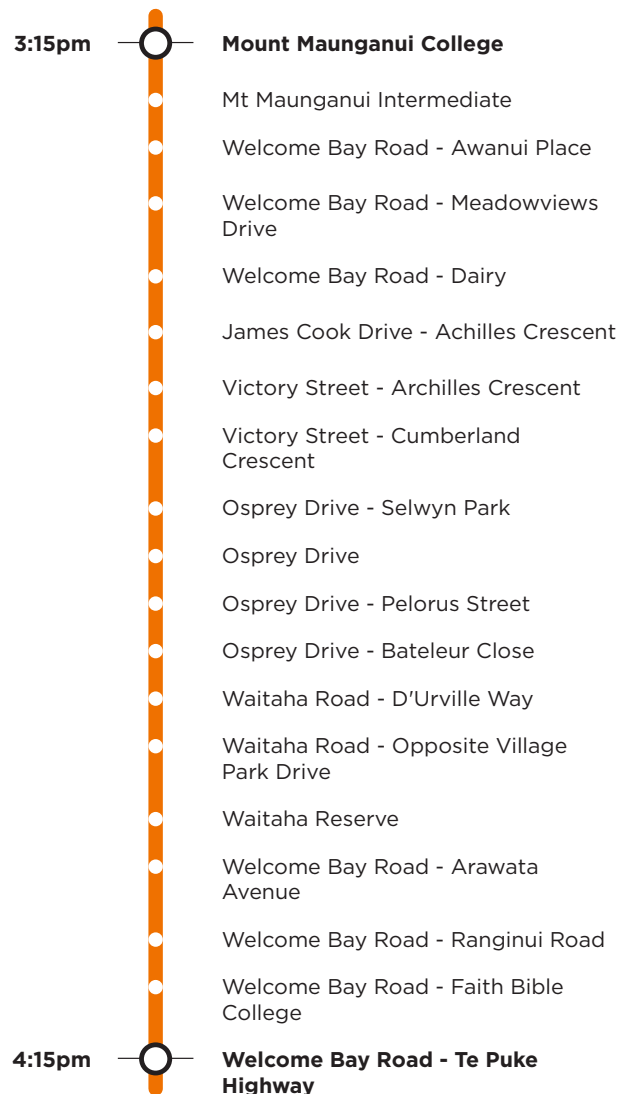

### Welcome Bay

Mount Maunganui College/Mount Maunganui Intermediate

#### Afternoon route

**Route 720** is a Bayhopper school route, part of the dedicated school bus network for Tauranga, managed by Bay of Plenty Regional Council.

Only primary, intermediate and college students can travel on the school bus routes.

#### Morning route

Welcome Bay Rd opposite Meadowviews Drive, Welcome Bay Road, James Cook Drive, Victory Street, Osprey Drive, Waitaha Road, Welcome Bay Road SH2, Sandhurst Drive, Grenada Street, Girven Road, Marlin Street, Farm Street, Links Avenue (drop off opposite Mt Maunganui Intermediate), Golf Road, Oceanbeach Road, Tweed Street, Maunganui Road to Mt Maunganui College.

#### Afternoon route

Mt Maunganui College, Maunganui Road, Golf Road, Links Avenue (Mt Maunganui Intermediate), Concord Avenue, Maunganui Road, SH2, SH29A, Welcome Bay Road, James Cook Drive, Victory Street, Osprey Drive, Waitaha Road, Welcome Bay Road to SH2.