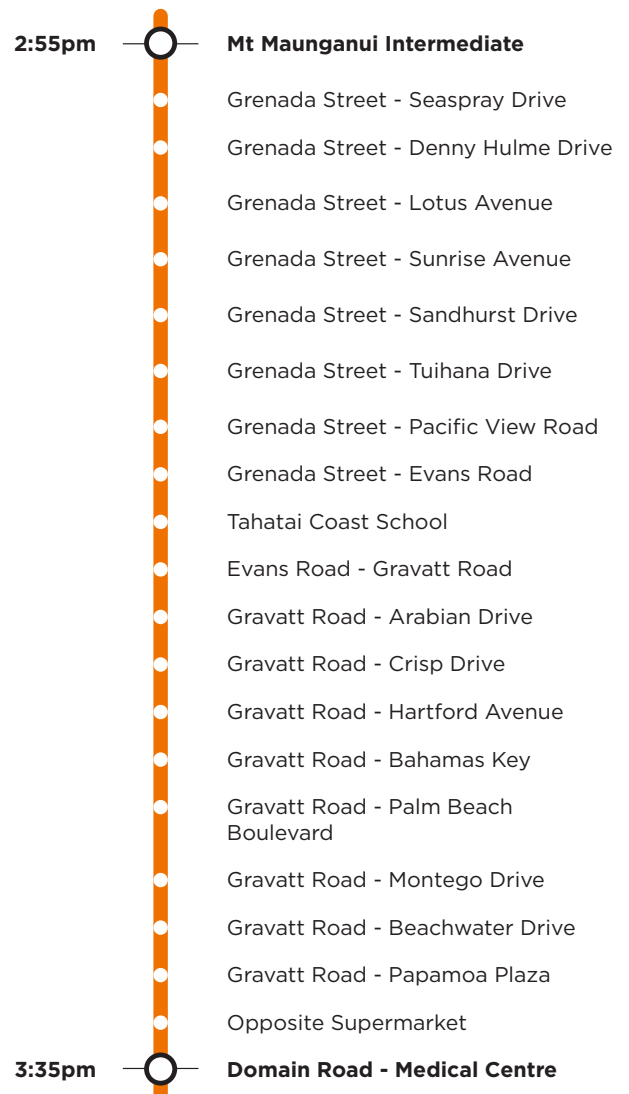

### Domain Road Mount Maunganui Intermediate

#### Afternoon route

**Route 713b** is a Bayhopper school route, part of the dedicated school bus network for Tauranga, managed by Bay of Plenty Regional Council.

Only primary, intermediate and college students can travel on the school bus routes.

#### Morning route

Domain Road, Gravatt Road, Evans Road, Grenada Street, Girven Road, Farm Street, Concord Avenue, Links Avenue, Golf Road and Maunganui Road to Mt Maunganui Intermediate.

#### Afternoon route

Mt Intermediate, Links Avenue, Concord Avenue, Farm Street, Girven Road, Grenada Street, Evans Road, Gravatt Road, Domain Road.