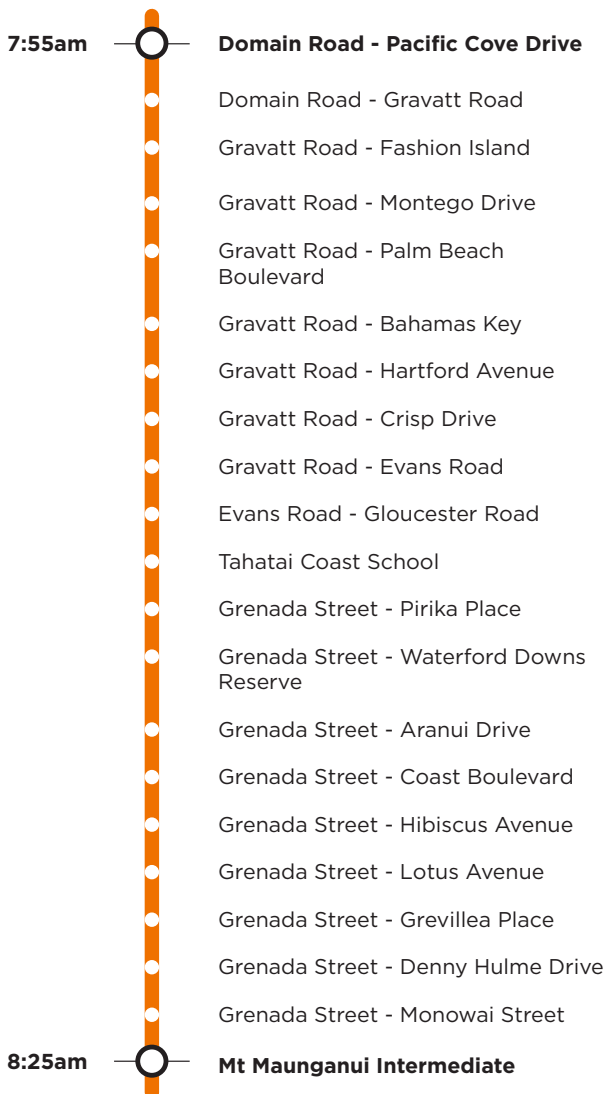

### Domain Road Mount Maunganui Intermediate

#### Afternoon route

**Route 713b** is a Bayhopper school route, part of the dedicated school bus network for Tauranga, managed by Bay of Plenty Regional Council.

Only primary, intermediate and college students can travel on the school bus routes.

#### Morning route

Domain Road, Gravatt Road, Evans Road, Grenada Street, Girven Road, Farm Street, Concord Avenue, Links Avenue, Golf Road and Maunganui Road to Mt Maunganui Intermediate.

#### Afternoon route

Mt Intermediate, Links Avenue, Concord Avenue, Farm Street, Girven Road, Grenada Street, Evans Road, Gravatt Road, Domain Road.