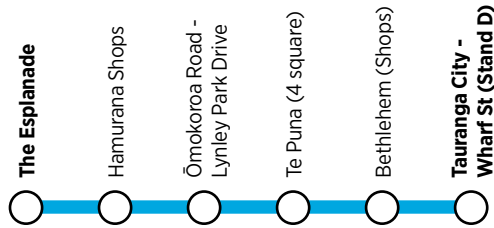

## Ōmokoroa to Tauranga

\* The bus stops at Vivian Drive and Harbour View Road after 8:30 am. They are not included in the first trip of the day that departs from Ōmokoroa Road - The Esplanade at 7 am.

## Route description

**Ōmokoroa to Tauranga:** Departs from Ōmokoroa Road (at The Esplanade intersection), Ōmokoroa Road, Hamurana Road, Tralee Street, Ōmokoroa Road, State Highway 2, Cameron Road, Elizabeth St, Durham St, Wharf Street (Stand D).

**Tauranga to Ōmokoroa:** Departs from Wharf Street (Stand D), Wharf Street, Spring Street, Grey Street, Elizabeth Street, Cameron Road, State Highway 2, Ōmokoroa Road, Tralee Street, Hamurana Road, McDonnell Street, Vivian Drive, Harbour View Road, The Esplanade, Ōmokoroa Road.