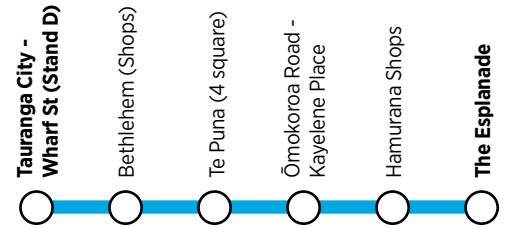

Tauranga to Ōmokoroa

Monday to Friday except public holidays

AM	7:00	7:05	7:10	7:20	7:30	7:45
	8:45	8:50	8:55	9:05	9:15	9:30
	10:30	10:35	10:40	10:50	11:00	11:15

PM	12:15	12:20	12:25	12:35	12:45	1:00
	2:00	2:05	2:10	2:20	2:30	2:45
	4:20	4:25	4:30	4:40	4:50	5:05

AM	7:55	8:10	8:20	8:30	8:35	8:40
	9:40	9:55	10:05	10:15	10:20	10:25
	11:25	11:40	11:50	12:00	12:05	12:10

PM	1:10	1:25	1:35	1:45	1:50	1:55
	3:25	3:40	3:50	4:00	4:05	4:10
	5:10	5:25	5:35	5:45	5:50	5:55