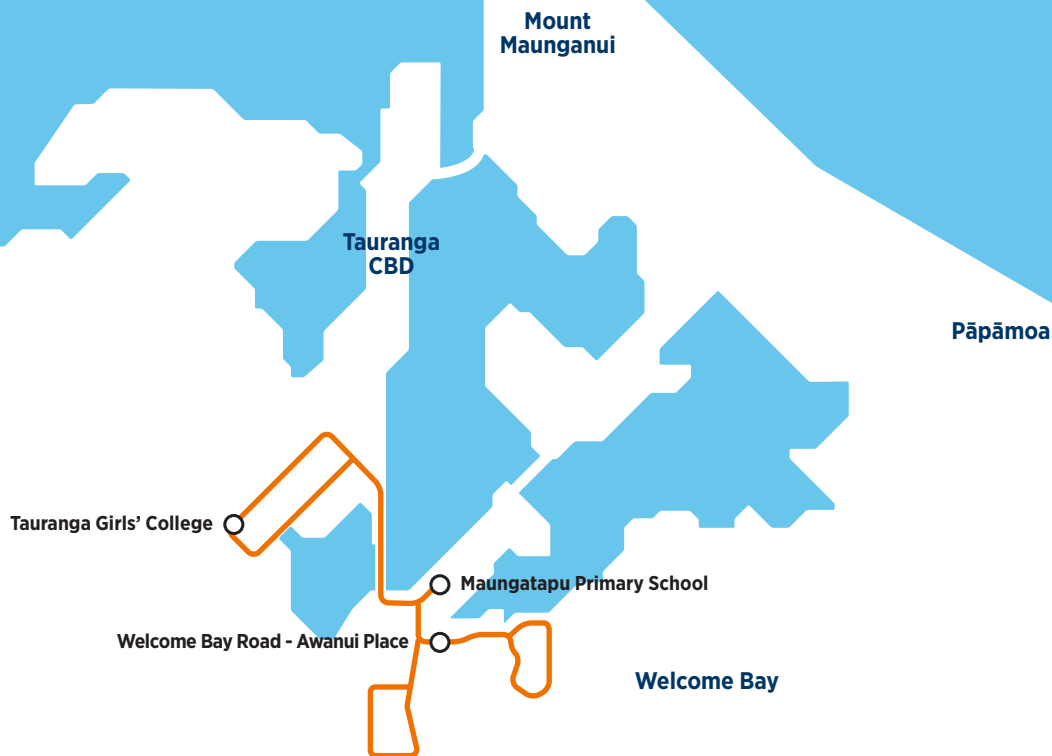

#### Afternoon route

**Route 901a** is a Bayhopper school route, part of the dedicated school bus network for Tauranga, managed by Bay of Plenty Regional Council.

Only primary, intermediate and college students can travel on the school bus routes.

### Welcome Bay/Ohauti

Tauranga Girls' College/Maungatapu School

#### Morning route

Start Welcome Bay Road Fronting No. 43, Welcome Bay Road, James Cook Drive, Victory Street, Osprey Drive, Waitaha Road, Welcome Bay Road, Hairini Street, Turret Road, 15th Avenue, Cameron Road, 22nd Avenue (Tga Girls' College), Courtney Road, Fraser Street, 15th Avenue, Turret Road, SH2A, Welcome Bay Road, Ohauti Road, Rowsdale Drive, Hollister Lane Poike Road, Windermere Drive to Lagoon Place and return, SH29A, Maungatapu Road (Maungatapu School).

#### Afternoon route

Maungatapu School, Maungatapu Road, SH29A, Welcome Bay Road, Ohauti Road, Rowsdale Drive, Hollister Lane, Poike Road, Windermere Drive to Lagoon Place and return, SH29A, Oropi Road, Fraser Street, Courtney Road, 22nd Avenue (Tga Girls' College), Courtney Road, Fraser Street, 15th Avenue, Turret Road, Welcome Bay Road, James Cook Drive, Victory Street, Osprey Drive, Waitaha Road, Welcome Bay Road to SH29A.