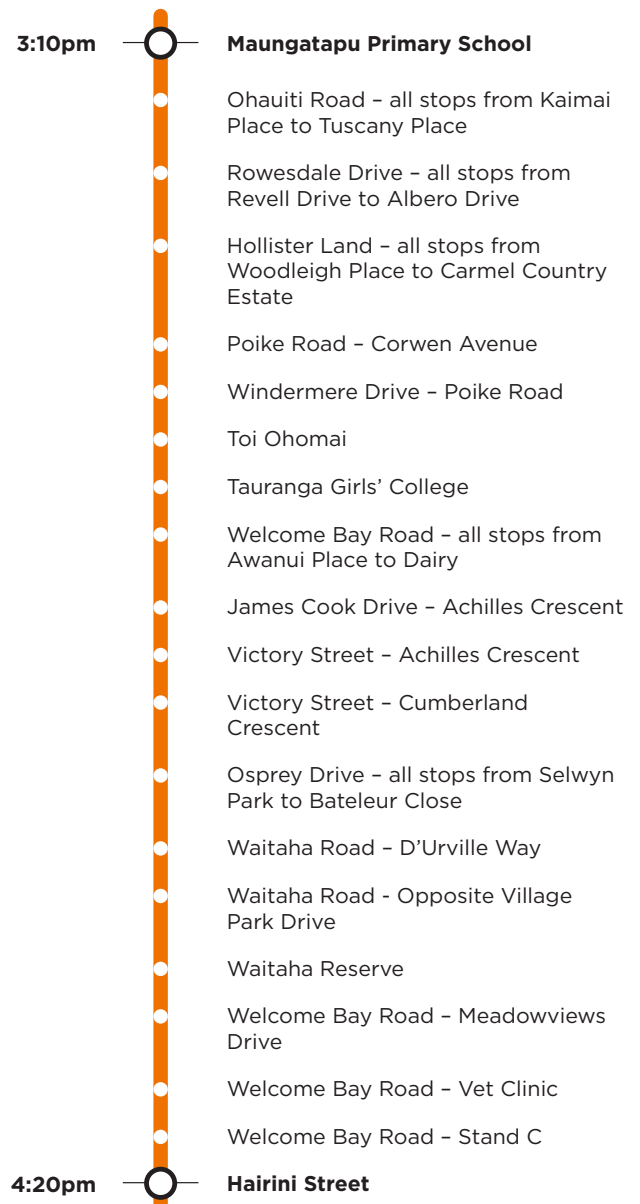

### Welcome Bay/Ohaiti

Tauranga Girls' College/Maungatapu School

#### Afternoon route

**Route 901a** is a Bayhopper school route, part of the dedicated school bus network for Tauranga, managed by Bay of Plenty Regional Council.

Only primary, intermediate and college students can travel on the school bus routes.

#### Morning route

Start Welcome Bay Road Fronting No. 43, Welcome Bay Road, James Cook Drive, Victory Street, Osprey Drive, Waitaha Road, Welcome Bay Road, Hairini Street, Turret Road, 15th Avenue, Cameron Road, 22nd Avenue (Tga Girls' College), Courtney Road, Fraser Street, 15th Avenue, Turret Road, SH2A, Welcome Bay Road, Ohauti Road, Rowsdale Drive, Hollister Lane Poike Road, Windermere Drive to Lagoon Place and return, SH29A, Maungatapu Road (Maungatapu School).

#### Afternoon route

Maungatapu School, Maungatapu Road, SH29A, Welcome Bay Road, Ohauti Road, Rowsdale Drive, Hollister Lane, Poike Road, Windermere Drive to Lagoon Place and return, SH29A, Oropi Road, Fraser Street, Courtney Road, 22nd Avenue (Tga Girls' College), Courtney Road, Fraser Street, 15th Avenue, Turret Road, Welcome Bay Road, James Cook Drive, Victory Street, Osprey Drive, Waitaha Road, Welcome Bay Road to SH29A.