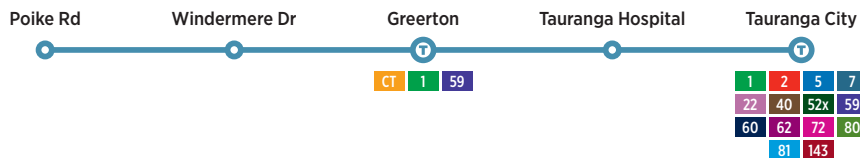

Monday to Friday continues

Tauranga City – Durham St (Stand B2)	:50	:05	:20	:35	until	19:50	20:15	20:45	21:15
Opposite Tauranga Hospital	:00	:15	:30	:45		20:00	20:25	20:55	21:25
Greerton – Chadwick Rd (Stand A)	:09	:24	:39	:54		20:09	20:34	21:04	21:34
Windermere Dr – Toi Ohomai	:15	-	:45	-		20:15	-	-	-
Ōhauiti Rd – Ruahine St ^o	:18	-	:48	-		20:18	-	-	-
Poike Rd – Corwen Ave ^o	:28	-	:58	-		20:28	-	-	-

SATURDAY, SUNDAY AND PUBLIC HOLIDAYS

Tauranga City – Durham St (Stand B2)	-	-	6:50	7:20	then past each hour at	:50	:20	until	19:50	20:15
Opposite Tauranga Hospital	-	-	7:00	7:30		:00	:30		20:00	20:25
Greerton – Chadwick Rd (Stand A)	-	-	7:09	7:39		:09	:39		20:09	20:34
Windermere Dr – Toi Ohomai	-	-	7:15	7:45		:15	:45		20:15	-
Ōhauiti Rd – Ruahine St ^o	6:20	6:50	7:18	7:48		:18	:48		20:18	-
Poike Rd – Corwen Ave ^o	6:28	6:58	7:28	7:58		:28	:58		20:28	-

^o Continues to Tauranga City

Kei te hiahia āwhina? Need help?

0800 4 BAYBUS (0800 4 229 287)
support@baybus.zendesk.com

MONDAY TO FRIDAY

Poike Rd – Corwen Ave	-	6:14	6:44	-	7:07	7:20	7:35	7:53	8:08	8:23	8:38	then past each hour at	:01	:16	:31	:46
Windermere Dr – Toi Ohomai	-	6:18	6:48	-	7:12	7:27	7:42	7:57	8:12	8:27	8:42		:05	:20	:35	:50
Greerton – Chadwick Rd (Stand B)	6:00	6:26	6:56	7:10	7:25	7:40	7:55	8:10	8:25	8:40	8:55		:13	:28	:43	:58
Tauranga Hospital	6:08	6:34	7:04	7:18	7:33	7:48	8:03	8:18	8:33	8:48	9:03		:21	:36	:51	:06
Tauranga City – Durham St (Stand A2)	6:20	6:45	7:15	7:30	7:45	8:00	8:15	8:30	8:45	9:00	9:15		:33	:48	:03	:18