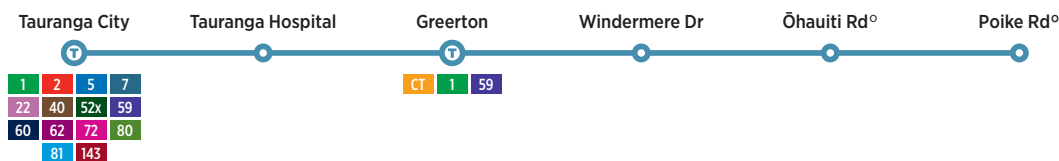

Kei te hiahia āwhina? Need help?
 0800 4 BAYBUS (0800 4 229 287)
 support@baybus.zendesk.com

MONDAY TO FRIDAY

Tauranga City – Durham St (Stand B2)	-	-	-	-	-	7:05	7:20	7:35	7:50	8:05	8:20	then past each hour at	:35	:50	:05	:20
Opposite Tauranga Hospital	-	-	-	-	-	7:15	7:30	7:45	8:00	8:15	8:30		:45	:00	:15	:30
Greerton – Chadwick Rd (Stand A)	-	-	-	-	-	7:24	7:39	7:54	8:09	8:24	8:39		:54	:09	:24	:39
Windermere Dr – Toi Ohomai	-	-	-	-	-	7:33	7:48	8:03	8:18	8:33	8:45		:00	:15	:30	:45
Ōhauiti Rd – Ruahine St ^o	6:06	6:36	6:58	7:10	7:25	7:40	7:55	8:10	8:25	8:38	8:48		:03	:18	:33	:48
Poike Rd – Corwen Ave ^o	6:14	6:44	7:07	7:20	7:35	7:50	8:05	8:20	8:35	8:48	8:58		:13	:28	:43	:58

Monday to Friday continues

Tauranga City – Durham St (Stand B2)	until	14:35	14:50	-	15:05	15:20	15:35	15:50	16:05	16:20	16:35	16:50	17:05	17:20	17:35	then past each hour at
Opposite Tauranga Hospital		14:45	15:00	-	15:15	15:30	15:45	16:00	16:15	16:30	16:45	17:00	17:15	17:30	17:45	
Greerton – Chadwick Rd (Stand A)		14:54	15:09	-	15:26	15:41	15:56	16:11	16:26	16:41	16:56	17:11	17:26	17:40	17:54	
Windermere Dr – Toi Ohomai		15:00	15:15	-	15:35	15:50	16:05	16:28	16:43	16:50	17:13	17:20	17:35	17:48	18:00	
Ōhauiti Rd – Ruahine St ^o		15:03	15:18	15:30	15:42	15:57	16:12	16:35	16:50	17:05	17:20	17:27	17:42	17:54	18:03	
Poike Rd – Corwen Ave ^o		15:13	15:28	15:40	15:52	16:07	16:22	16:45	17:00	17:15	17:30	17:37	17:52	18:04	18:13	

Monday to Friday continues

Tauranga City – Durham St (Stand B2)	:50	:05	:20	:35	until	19:50	20:15	20:45	21:15
Opposite Tauranga Hospital	:00	:15	:30	:45		20:00	20:25	20:55	21:25
Greerton – Chadwick Rd (Stand A)	:09	:24	:39	:54		20:09	20:34	21:04	21:34
Windermere Dr – Toi Ohomai	:15	-	:45	-		20:15	-	-	-
Ōhauiti Rd – Ruahine St ^o	:18	-	:48	-		20:18	-	-	-
Poike Rd – Corwen Ave ^o	:28	-	:58	-		20:28	-	-	-