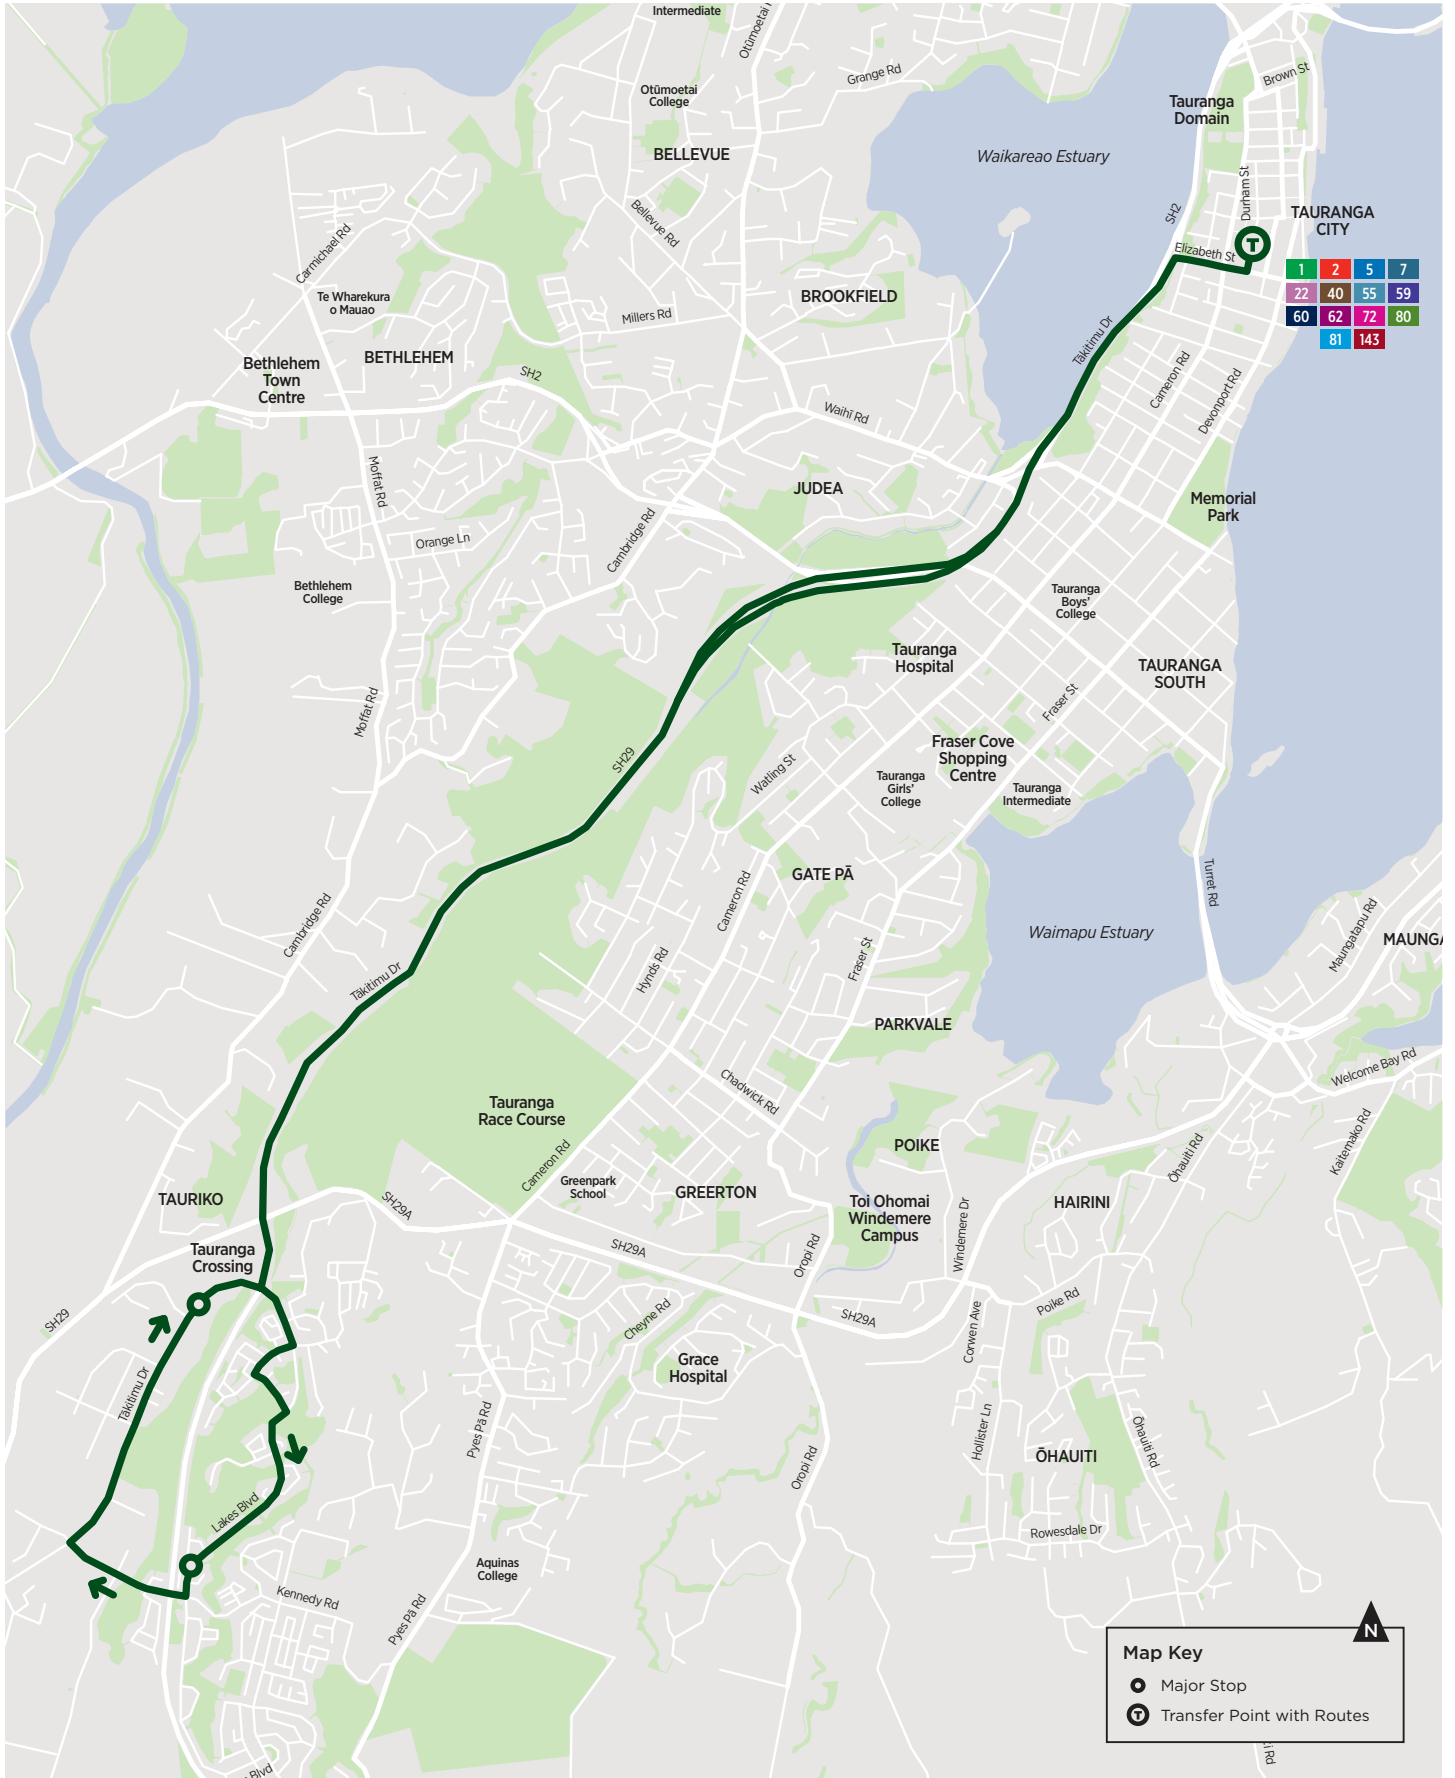

# Tauranga City ↔ Tauranga Crossing via The Lakes

**Map Key**

- Major Stop
- Ⓞ Transfer Point with Routes

**Kei te hiahia āwhina? Need help?**  
 0800 4 BAYBUS (0800 4 229 287)  
 support@baybus.zendesk.com

# Tauranga City ↔ Tauranga Crossing via The Lakes

### MONDAY TO FRIDAY EXCLUDING PUBLIC HOLIDAYS

Tauranga City – Durham St (Stand B1)	16:28	17:08	17:45
Lakes Boulevard – Opposite Boulder Ln	16:42	17:22	17:59
Tauranga Crossing	16:49	17:29	18:06

### MONDAY TO FRIDAY EXCLUDING PUBLIC HOLIDAYS

Tauranga Crossing	6:52	7:22	7:52	8:22	16:31	17:11
Lakes Boulevard – Opposite Boulder Ln	6:56	7:26	7:56	8:26	16:35	17:15
Tauranga Crossing	7:03	7:33	8:03	8:33	16:42	17:22
Tauranga City – Durham St (Stand A1)	7:13	7:43	8:13	8:43	16:52	17:32