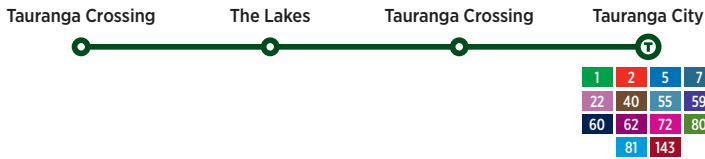

# Tauranga City ↔ Tauranga Crossing via The Lakes

**Map Key**

- Major Stop
- Ⓞ Transfer Point with Routes

**Kei te hiahia āwhina? Need help?**  
 0800 4 BAYBUS (0800 4 229 287)  
 support@baybus.zendesk.com

# Tauranga City ↔ Tauranga Crossing via The Lakes

### MONDAY TO FRIDAY EXCLUDING PUBLIC HOLIDAYS

Tauranga Crossing	6:52	7:22	7:52	8:22	16:31	17:11
Lakes Boulevard – Opposite Boulder Ln	6:56	7:26	7:56	8:26	16:35	17:15
Tauranga Crossing	7:03	7:33	8:03	8:33	16:42	17:22
Tauranga City – Durham St (Stand A1)	7:13	7:43	8:13	8:43	16:52	17:32