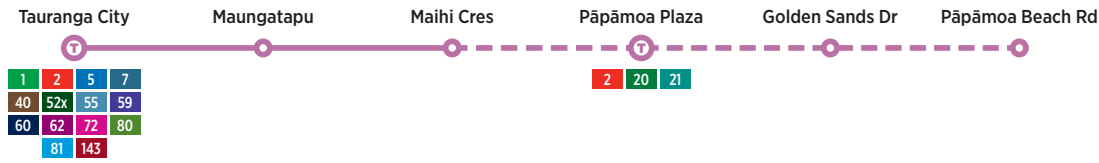

**Kei te hiahia āwhina? Need help?**  
 0800 4 BAYBUS (0800 4 229 287)  
[support@baybus.zendesk.com](mailto:support@baybus.zendesk.com)

MONDAY TO FRIDAY

Tauranga City – Durham St (Stand B3)	9:35	10:35	11:35	12:35	13:35	14:35	15:10	-	15:35	16:35	17:15
Cameron Rd – Tauranga Boys' College	-	-	-	-	-	-	-	15:20	-	-	-
Maungatapu Shopping Centre	9:55	10:55	11:55	12:55	13:55	14:55	15:30	15:35	15:55	16:55	17:35
Maihi Cres	9:58	10:58	11:58	12:58	13:58	14:58	-	-	-	-	-
Gravatt Rd – Pāpāmoa Plaza	-	-	-	-	-	-	15:59	15:59	16:19	17:19	17:59
Golden Sands Dr	-	-	-	-	-	-	16:17	16:17	16:37	17:37	18:17
Pāpāmoa Beach Rd – Golden Sands Dr	-	-	-	-	-	-	16:21	16:21	16:41	17:41	18:21

SATURDAY, SUNDAY AND PUBLIC HOLIDAYS

Tauranga City – Durham St (Stand B3)	8:35	9:35	10:35	11:35	12:35	13:35	14:35	15:35	16:35
Maungatapu Shopping Centre	8:55	9:55	10:55	11:55	12:55	13:55	14:55	15:55	16:55
Maihi Cres	8:58	9:58	10:58	11:58	12:58	13:58	14:58	15:58	16:58

MONDAY TO FRIDAY

Golden Sands Dr	7:00	7:25	7:30	-	-	-	-	-	-	-
Gravatt Rd – Fashion Island	7:18	7:43	7:48	-	-	-	-	-	-	-
Maihi Cres	-	-	-	9:05	10:05	11:05	12:05	13:05	14:05	16:40
Maungatapu Shopping Centre	7:42	8:07	8:12	9:08	10:08	11:08	12:08	13:08	14:08	16:43
Tauranga City – Durham St (Stand A3)	8:10	8:35	8:40	9:30	10:30	11:30	12:30	13:30	14:30	17:05