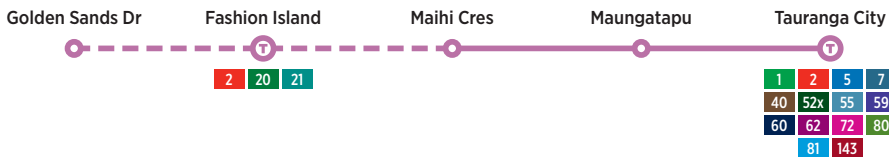

**Kei te hiahia āwhina? Need help?**  
 0800 4 BAYBUS (0800 4 229 287)  
[support@baybus.zendesk.com](mailto:support@baybus.zendesk.com)

MONDAY TO FRIDAY

Tauranga City – Durham St (Stand B3)	9:35	10:35	11:35	12:35	13:35	14:35	15:10	-	15:35	16:35	17:15
Cameron Rd – Tauranga Boys' College	-	-	-	-	-	-	-	15:20	-	-	-
Maungatapu Shopping Centre	9:55	10:55	11:55	12:55	13:55	14:55	15:30	15:35	15:55	16:55	17:35
Maihi Cres	9:58	10:58	11:58	12:58	13:58	14:58	-	-	-	-	-
Gravatt Rd – Pāpāmoa Plaza	-	-	-	-	-	-	15:59	15:59	16:19	17:19	17:59
Golden Sands Dr	-	-	-	-	-	-	16:17	16:17	16:37	17:37	18:17
Pāpāmoa Beach Rd – Golden Sands Dr	-	-	-	-	-	-	16:21	16:21	16:41	17:41	18:21

SATURDAY, SUNDAY AND PUBLIC HOLIDAYS

Tauranga City – Durham St (Stand B3)	8:35	9:35	10:35	11:35	12:35	13:35	14:35	15:35	16:35
Maungatapu Shopping Centre	8:55	9:55	10:55	11:55	12:55	13:55	14:55	15:55	16:55
Maihi Cres	8:58	9:58	10:58	11:58	12:58	13:58	14:58	15:58	16:58

MONDAY TO FRIDAY

Golden Sands Dr	7:00	7:25	7:30	-	-	-	-	-	-	-
Gravatt Rd – Fashion Island	7:18	7:43	7:48	-	-	-	-	-	-	-
Maihi Cres	-	-	-	9:05	10:05	11:05	12:05	13:05	14:05	16:40
Maungatapu Shopping Centre	7:42	8:07	8:12	9:08	10:08	11:08	12:08	13:08	14:08	16:43
Tauranga City – Durham St (Stand A3)	8:10	8:35	8:40	9:30	10:30	11:30	12:30	13:30	14:30	17:05