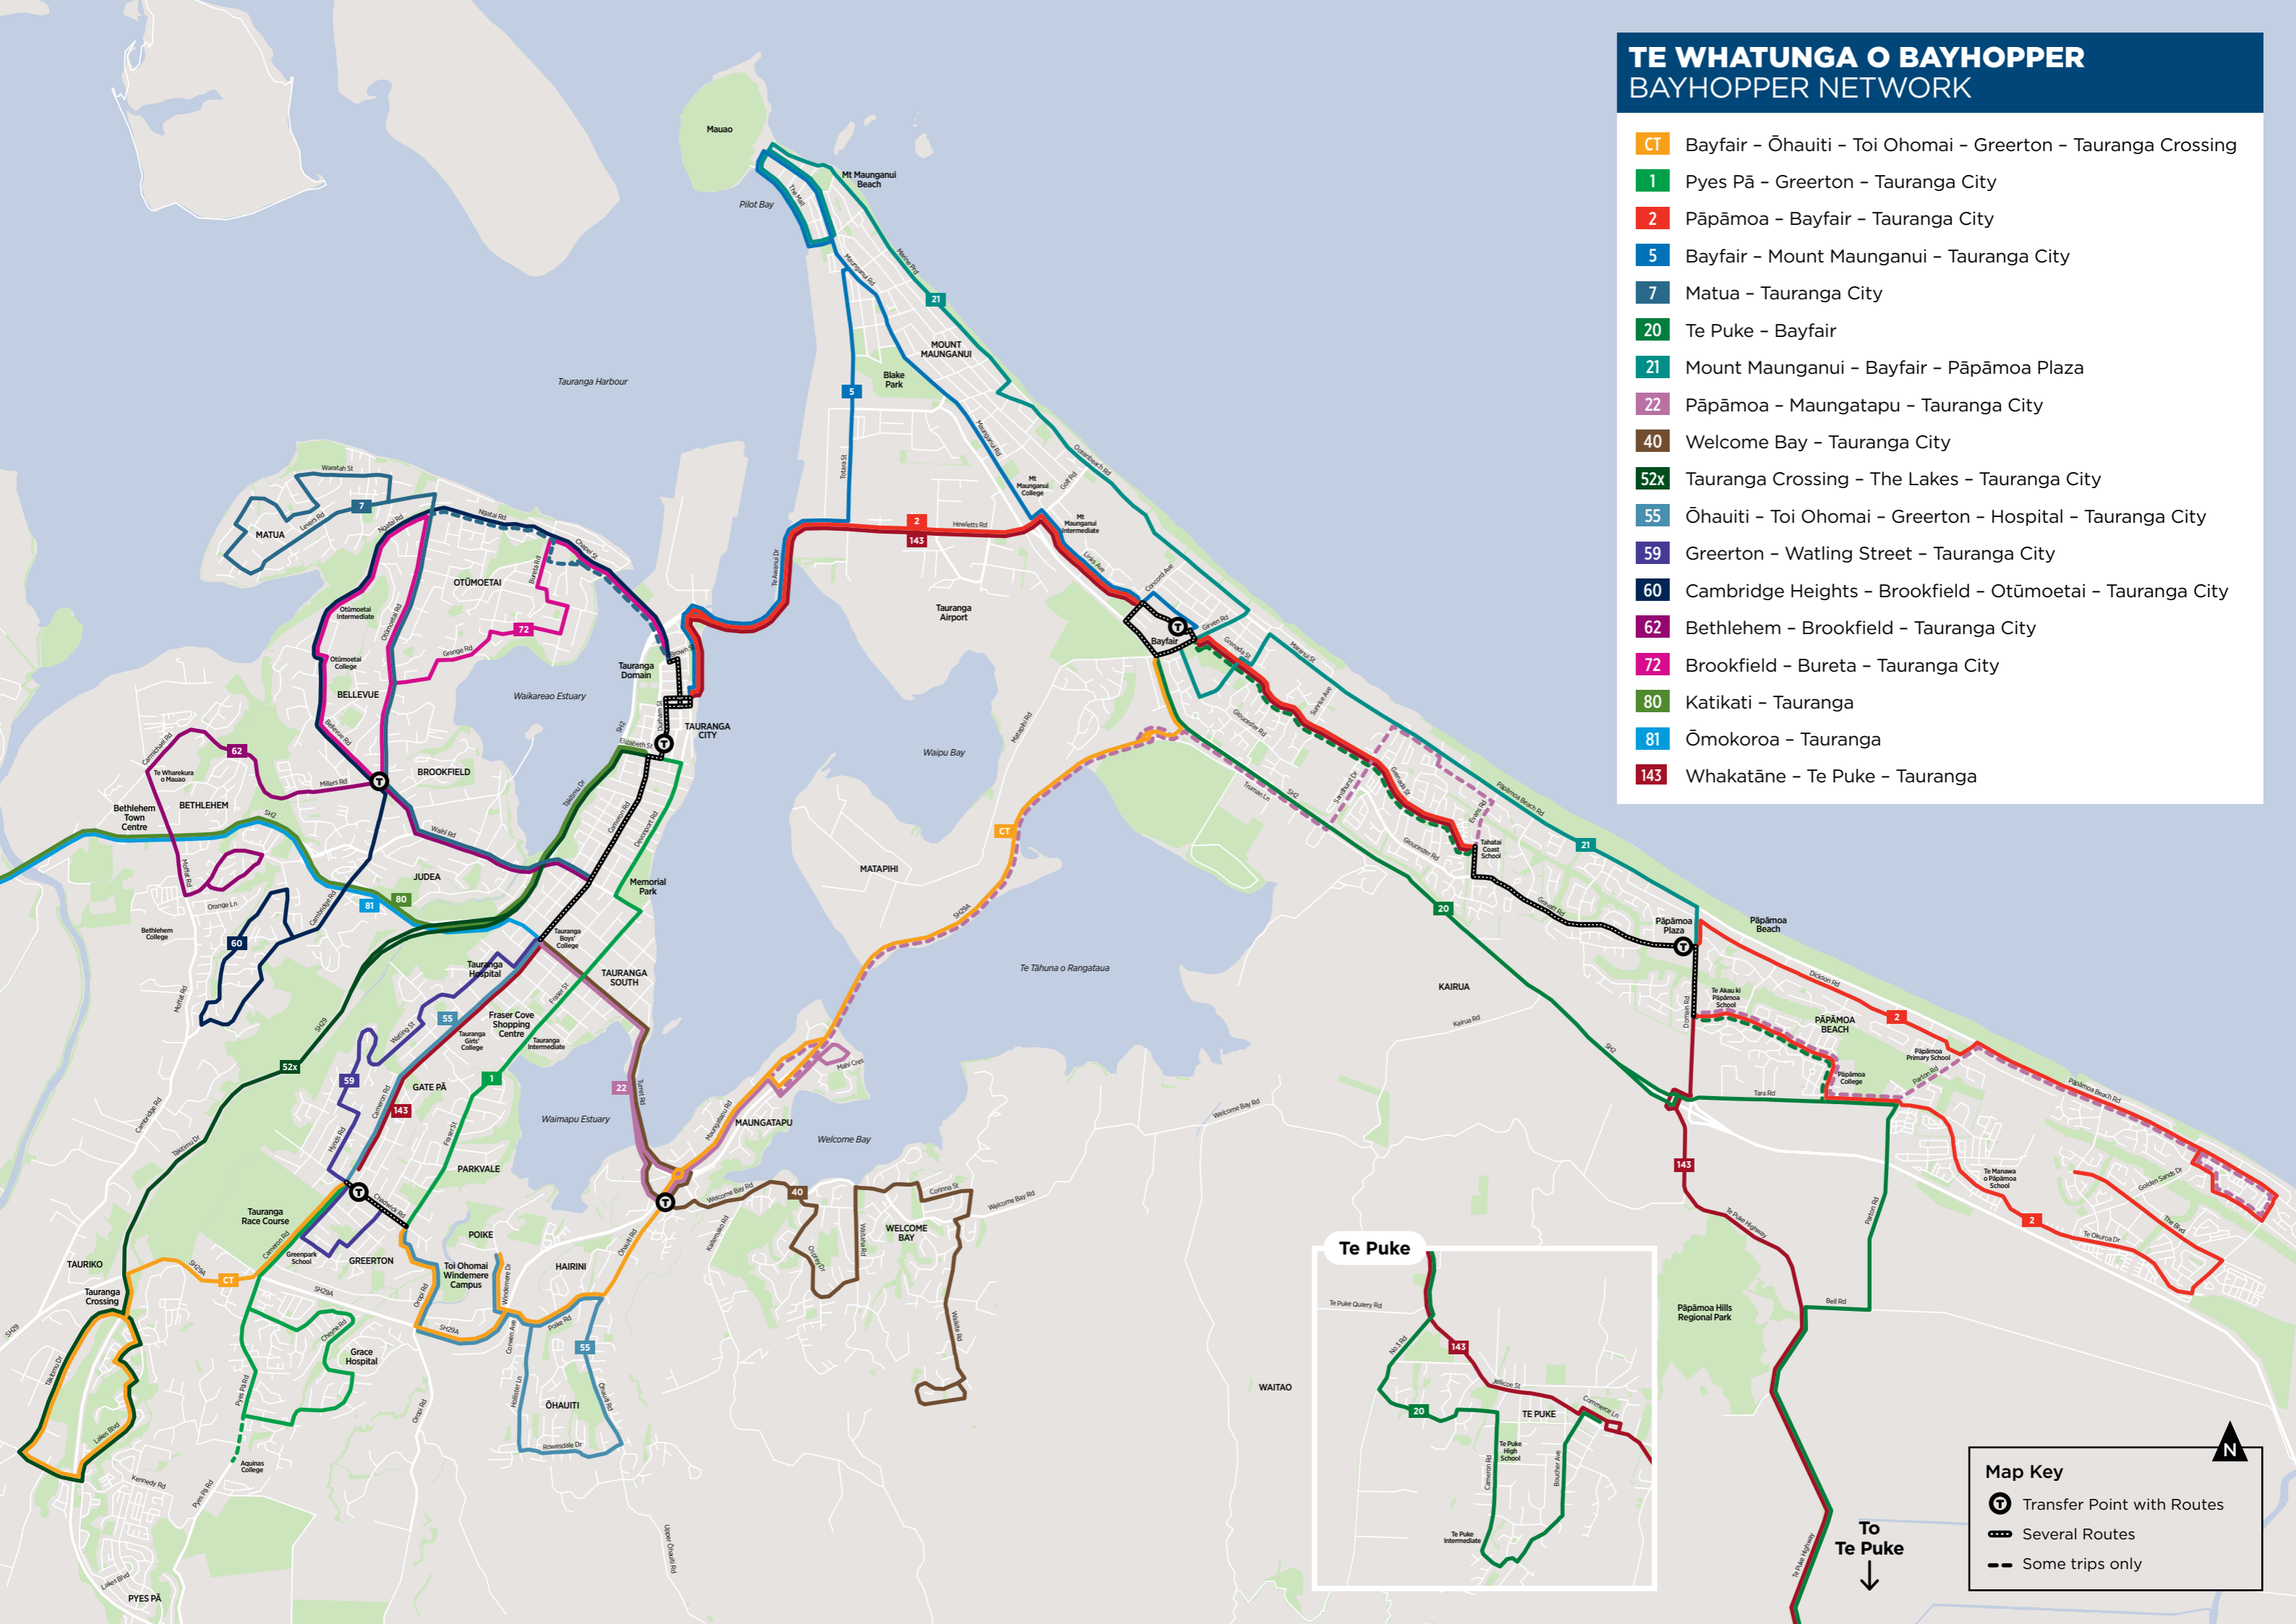

# TE WHATUNGA O BAYHOPPER

## BAYHOPPER NETWORK

- CT Bayfair - Ōhauiti - Toi Ohomai - Greerton - Tauranga Crossing
- 1 Pyes Pā - Greerton - Tauranga City
- 2 Pāpāmoa - Bayfair - Tauranga City
- 5 Bayfair - Mount Maunganui - Tauranga City
- 7 Matua - Tauranga City
- 20 Te Puke - Bayfair
- 21 Mount Maunganui - Bayfair - Pāpāmoa Plaza
- 22 Pāpāmoa - Maungatapu - Tauranga City
- 40 Welcome Bay - Tauranga City
- 52x Tauranga Crossing - The Lakes - Tauranga City
- 55 Ōhauiti - Toi Ohomai - Greerton - Hospital - Tauranga City
- 59 Greerton - Watling Street - Tauranga City
- 60 Cambridge Heights - Brookfield - Otūmoetai - Tauranga City
- 62 Bethlehem - Brookfield - Tauranga City
- 72 Brookfield - Bureta - Tauranga City
- 80 Katikati - Tauranga
- 81 Ōmokoroa - Tauranga
- 143 Whakatāne - Te Puke - Tauranga

**Map Key**

- T Transfer Point with Routes
- Several Routes
- Some trips only

**Te Puke**

To Puke  
↓