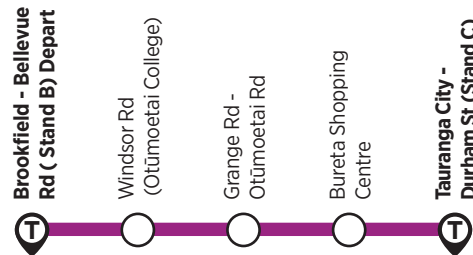

Otūmoetai to Tauranga City

Monday to Sunday and public holidays

AM	-	-	-	-
	7:00	7:06	7:12	7:18
Then at these times past each hour	:00	:06	:12	:18
	:30	:36	:42	:48
until	11:30	11:36	11:42	11:48

AM	6:18	6:20	6:27	6:34	6:41
	7:18	7:20	7:27	7:34	7:41
Then at these times past each hour	:18	:20	:27	:34	:41
	:48	:50	:57	:04	:11
until	11:48	11:50	11:57	12:04	12:11