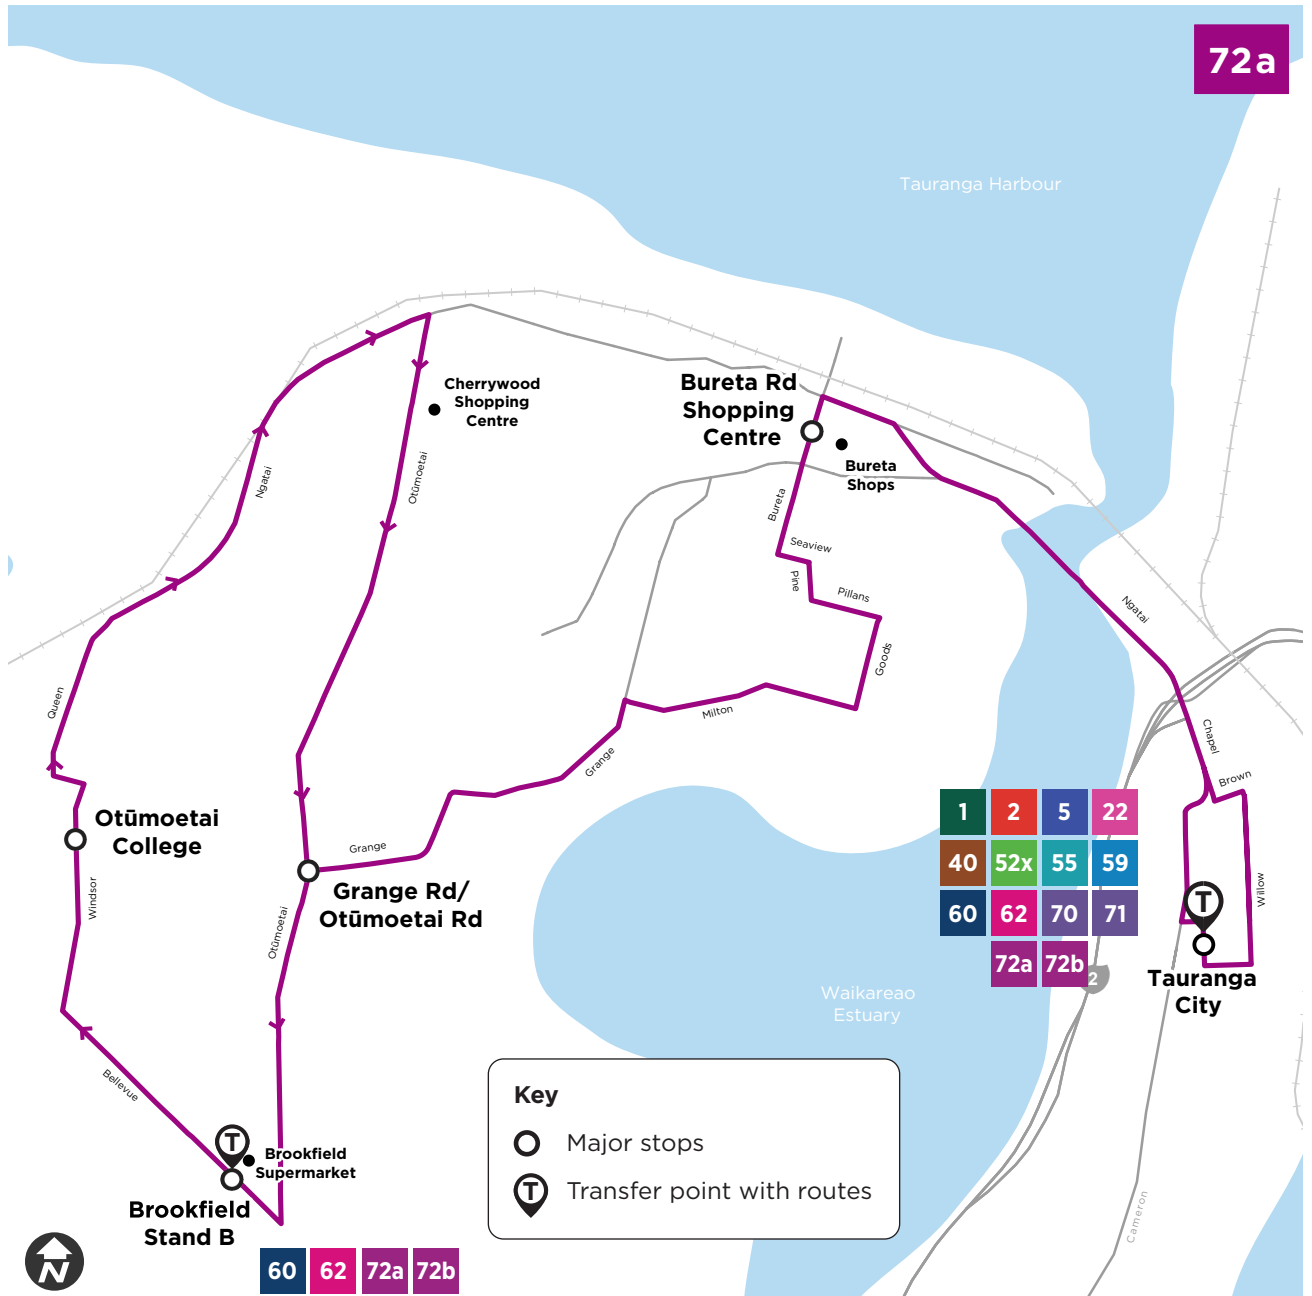

Tauranga City - Durham Street (Stand C)
Willow Street - Harington Street
Willow Street - Armitage Hotel
Chapel Street
Bureta Road Shopping Centre
Brookfield Medical Centre
Pillans Road
Goods Road - Opposite Rutherford Street
Milton Road - Goods Road - West
Milton Road - Opposite Karaka Road
Milton Road - Grange Road - West
Grange Road - Stratford Place
Grange Road - Coach Drive
Grange Road - Opposite Hillcrest Road
Grange Road - Otūmoetai Rd
Otūmoetai Road - Opposite Otūmoetai Primary School
Otūmoetai Road - Opposite Brookfield Shops
Brookfield - Bellevue Road (Stand B)

72a

Otūmoetai - Brookfield - Tauranga City (Morning - Reduced timetable)

72a

Route description

Outbound: Durham St (Stand C), Spring St, Willow Street, Brown St, Cameron Rd, Chapel St, Ngatai St, Bureta Rd, Seaview Rd, Pine Ave, Pillans Rd, Goods Rd, Milton Rd, Grange Rd, Otūmoetai Rd, Bellvue Rd, Brookfield - Stand B.

Inbound: Brookfield - Stand B, Bellvue Rd, Windsor Rd (Otūmoetai College), Princess Rd, Queen Rd, Ngatai Rd, Otūmoetai Rd, Grange Rd, Milton Rd, Goods Rd, Pillans Rd, Pine Ave, Seaview Rd, Bureta Rd, Ngatai Rd, Chapel St, Cameron Road, Harington St, Durham St (Stand C).