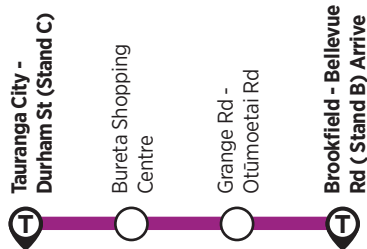

Tauranga City to Otūmoetai

For transfers see map