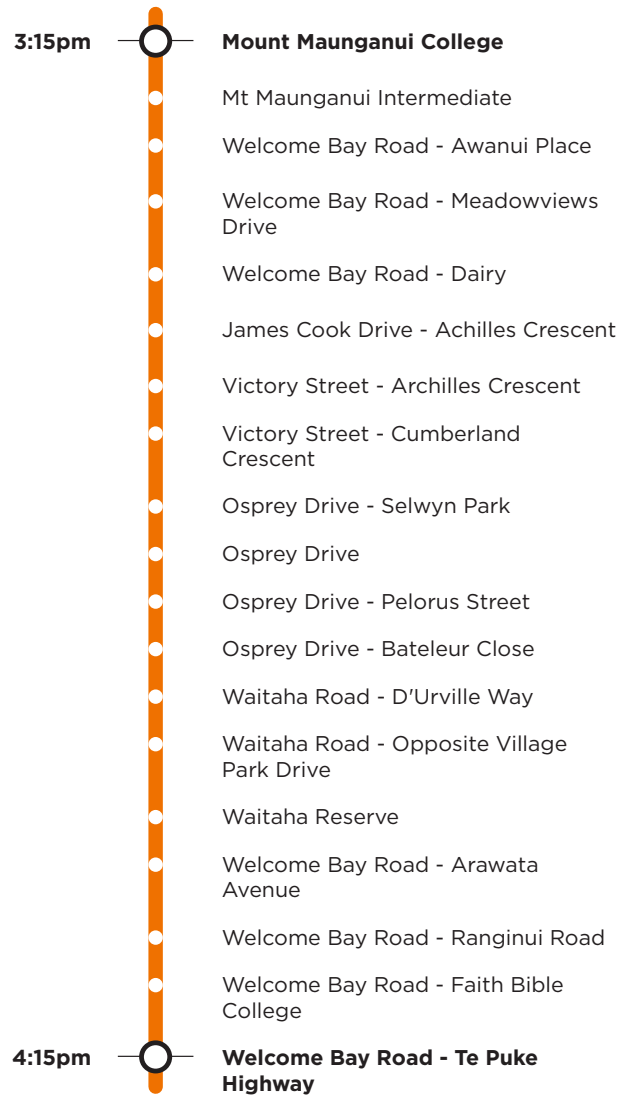

720

Welcome Bay

Mount Maunganui College/Mount Maunganui Intermediate

Morning route

Afternoon route

Route 720 is a Bayhopper school route, part of the dedicated school bus network for Tauranga, managed by Bay of Plenty Regional Council.

Only primary, intermediate and college students can travel on the school bus routes.

720

Welcome Bay

Mount Maunganui College/Mount Maunganui Intermediate

Morning route

Welcome Bay Rd opposite Meadowviews Drive, Welcome Bay Road, James Cook Drive, Victory Street, Osprey Drive, Waitaha Road, Welcome Bay Road SH2, Sandhurst Drive, Grenada Street, Girven Road, Marlin Street, Farm Street, Links Avenue (drop off opposite Mt Maunganui Intermediate), Golf Road, Oceanbeach Road, Tweed Street, Maunganui Road to Mt Maunganui College.

Afternoon route

Mt Maunganui College, Maunganui Road, Golf Road, Links Avenue (Mt Maunganui Intermediate), Concord Avenue, Maunganui Road, SH2, SH29A, Welcome Bay Road, James Cook Drive, Victory Street, Osprey Drive, Waitaha Road, Welcome Bay Road to SH2.