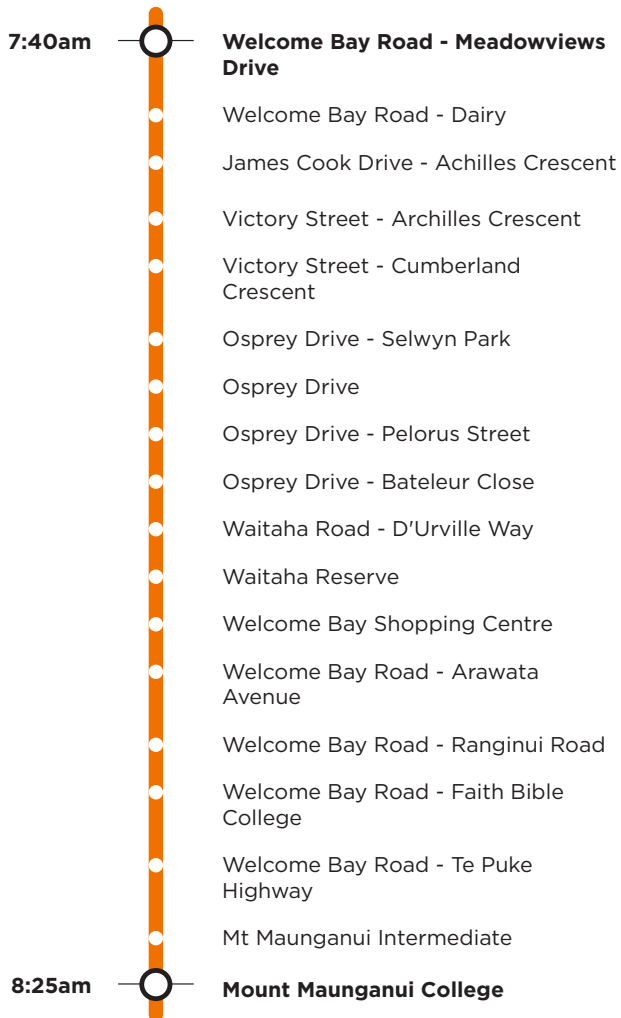

720

Welcome Bay

Mount Maunganui College/Mount Maunganui Intermediate

Morning route

Afternoon route

Route 720 is a Bayhopper school route, part of the dedicated school bus network for Tauranga, managed by Bay of Plenty Regional Council.

Only primary, intermediate and college students can travel on the school bus routes.

720

Welcome Bay

Mount Maunganui College/Mount Maunganui Intermediate

Morning route

Welcome Bay Rd opposite Meadowviews Drive, Welcome Bay Road, James Cook Drive, Victory Street, Osprey Drive, Waitaha Road, Welcome Bay Road SH2, Sandhurst Drive, Grenada Street, Girven Road, Marlin Street, Farm Street, Links Avenue (drop off opposite Mt Maunganui Intermediate), Golf Road, Oceanbeach Road, Tweed Street, Maunganui Road to Mt Maunganui College.

Afternoon route

Mt Maunganui College, Maunganui Road, Golf Road, Links Avenue (Mt Maunganui Intermediate), Concord Avenue, Maunganui Road, SH2, SH29A, Welcome Bay Road, James Cook Drive, Victory Street, Osprey Drive, Waitaha Road, Welcome Bay Road to SH2.