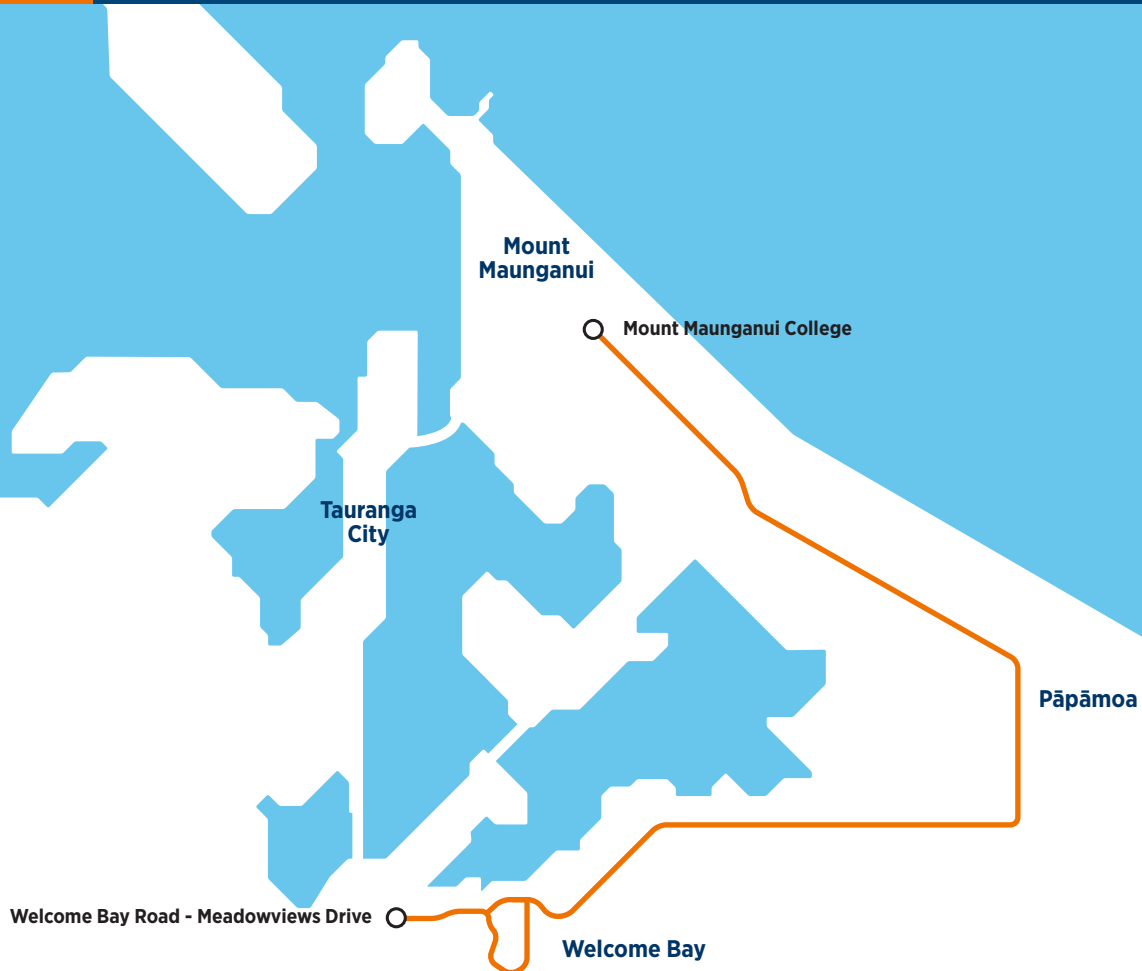

720

Welcome Bay

Mount Maunganui College/Mount Maunganui Intermediate

Morning route

Afternoon route

Route 720 is a Bayhopper school route, part of the dedicated school bus network for Tauranga, managed by Bay of Plenty Regional Council.

Only primary, intermediate and college students can travel on the school bus routes.

720

Welcome Bay

Mount Maunganui College/Mount Maunganui Intermediate

Morning route

Welcome Bay Rd opposite Meadowviews Drive, Welcome Bay Road, James Cook Drive, Victory Street, Osprey Drive, Waitaha Road, Welcome Bay Road SH2, Sandhurst Drive, Grenada Street, Girven Road, Marlin Street, Farm Street, Links Avenue (drop off opposite Mt Maunganui Intermediate), Golf Road, Oceanbeach Road, Tweed Street, Maunganui Road to Mt Maunganui College.

Afternoon route

Mt Maunganui College, Maunganui Road, Golf Road, Links Avenue (Mt Maunganui Intermediate), Concord Avenue, Maunganui Road, SH2, SH29A, Welcome Bay Road, James Cook Drive, Victory Street, Osprey Drive, Waitaha Road, Welcome Bay Road to SH2.