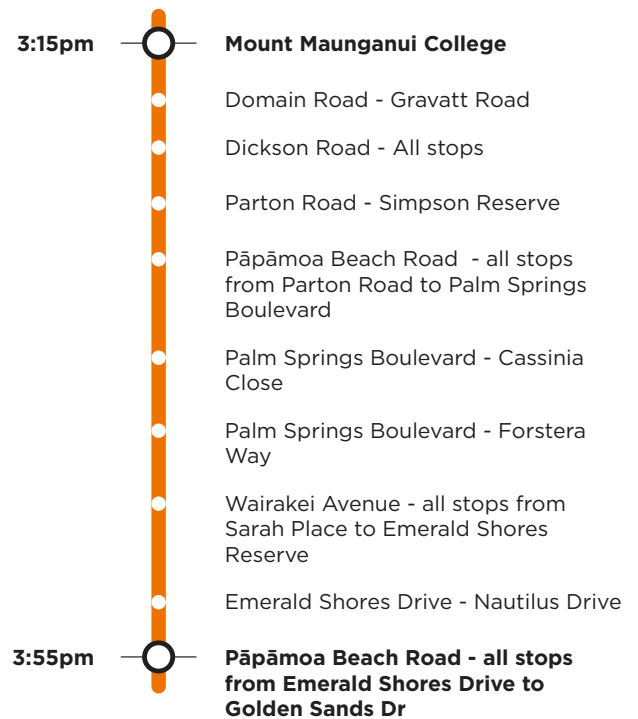

710a

Pāpāmoa East Mount Maunganui College

Morning route

Afternoon route

Route 710a is a Bayhopper school route, part of the dedicated school bus network for Tauranga, managed by Bay of Plenty Regional Council.

Only primary, intermediate and college students can travel on the school bus routes.

710a

Pāpāmoa East Mount Maunganui College

Morning route

Start at #71 Palm Springs Boulevard, The Boulevard, Golden Sands Drive, Wairakei Avenue, Emerald Shores Drive, Pāpāmoa Beach Road, Parton Road, Dickson Road, Domain Road, Gravatt Road, Evans Road, Grenada Street, Girven Road, Farm Street, Concord Avenue, Links Avenue, Golf Road, Oceanbeach Road, Tweed Street, Maunganui Road to Mt College.

Afternoon route

Mt College, Maunganui Road, SH2, Domain Road, Dickson Road, Pāpāmoa Beach Road, Palm Springs Boulevard, The Boulevard, Golden Sands Drive, Wairakei Avenue, Emerald Shores Drive, Pāpāmoa Beach Road.