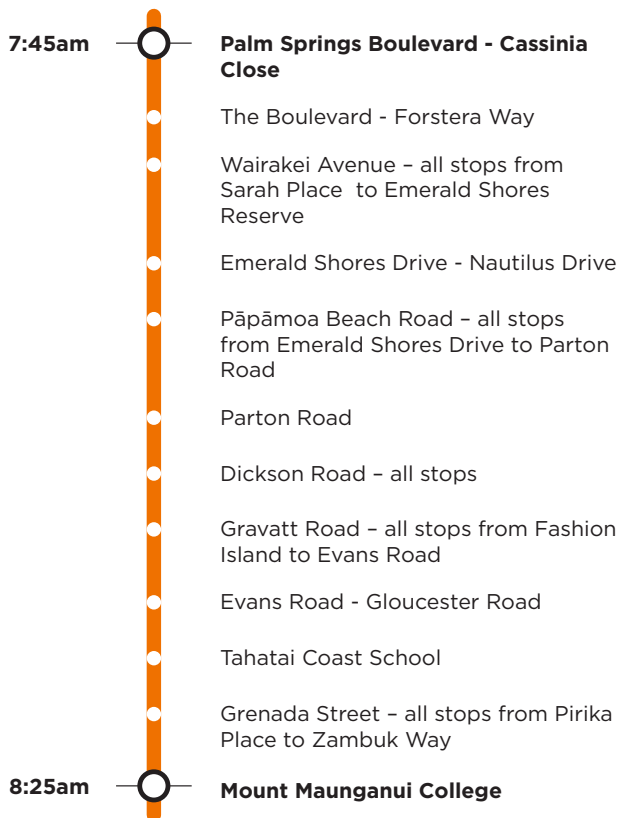

710a

Pāpāmoa East Mount Maunganui College

Morning route

Afternoon route

Route 710a is a Bayhopper school route, part of the dedicated school bus network for Tauranga, managed by Bay of Plenty Regional Council.

Only primary, intermediate and college students can travel on the school bus routes.

710a

Pāpāmoa East Mount Maunganui College

Morning route

Start at #71 Palm Springs Boulevard, The Boulevard, Golden Sands Drive, Wairakei Avenue, Emerald Shores Drive, Pāpāmoa Beach Road, Parton Road, Dickson Road, Domain Road, Gravatt Road, Evans Road, Grenada Street, Girven Road, Farm Street, Concord Avenue, Links Avenue, Golf Road, Oceanbeach Road, Tweed Street, Maunganui Road to Mt College.

Afternoon route

Mt College, Maunganui Road, SH2, Domain Road, Dickson Road, Pāpāmoa Beach Road, Palm Springs Boulevard, The Boulevard, Golden Sands Drive, Wairakei Avenue, Emerald Shores Drive, Pāpāmoa Beach Road.