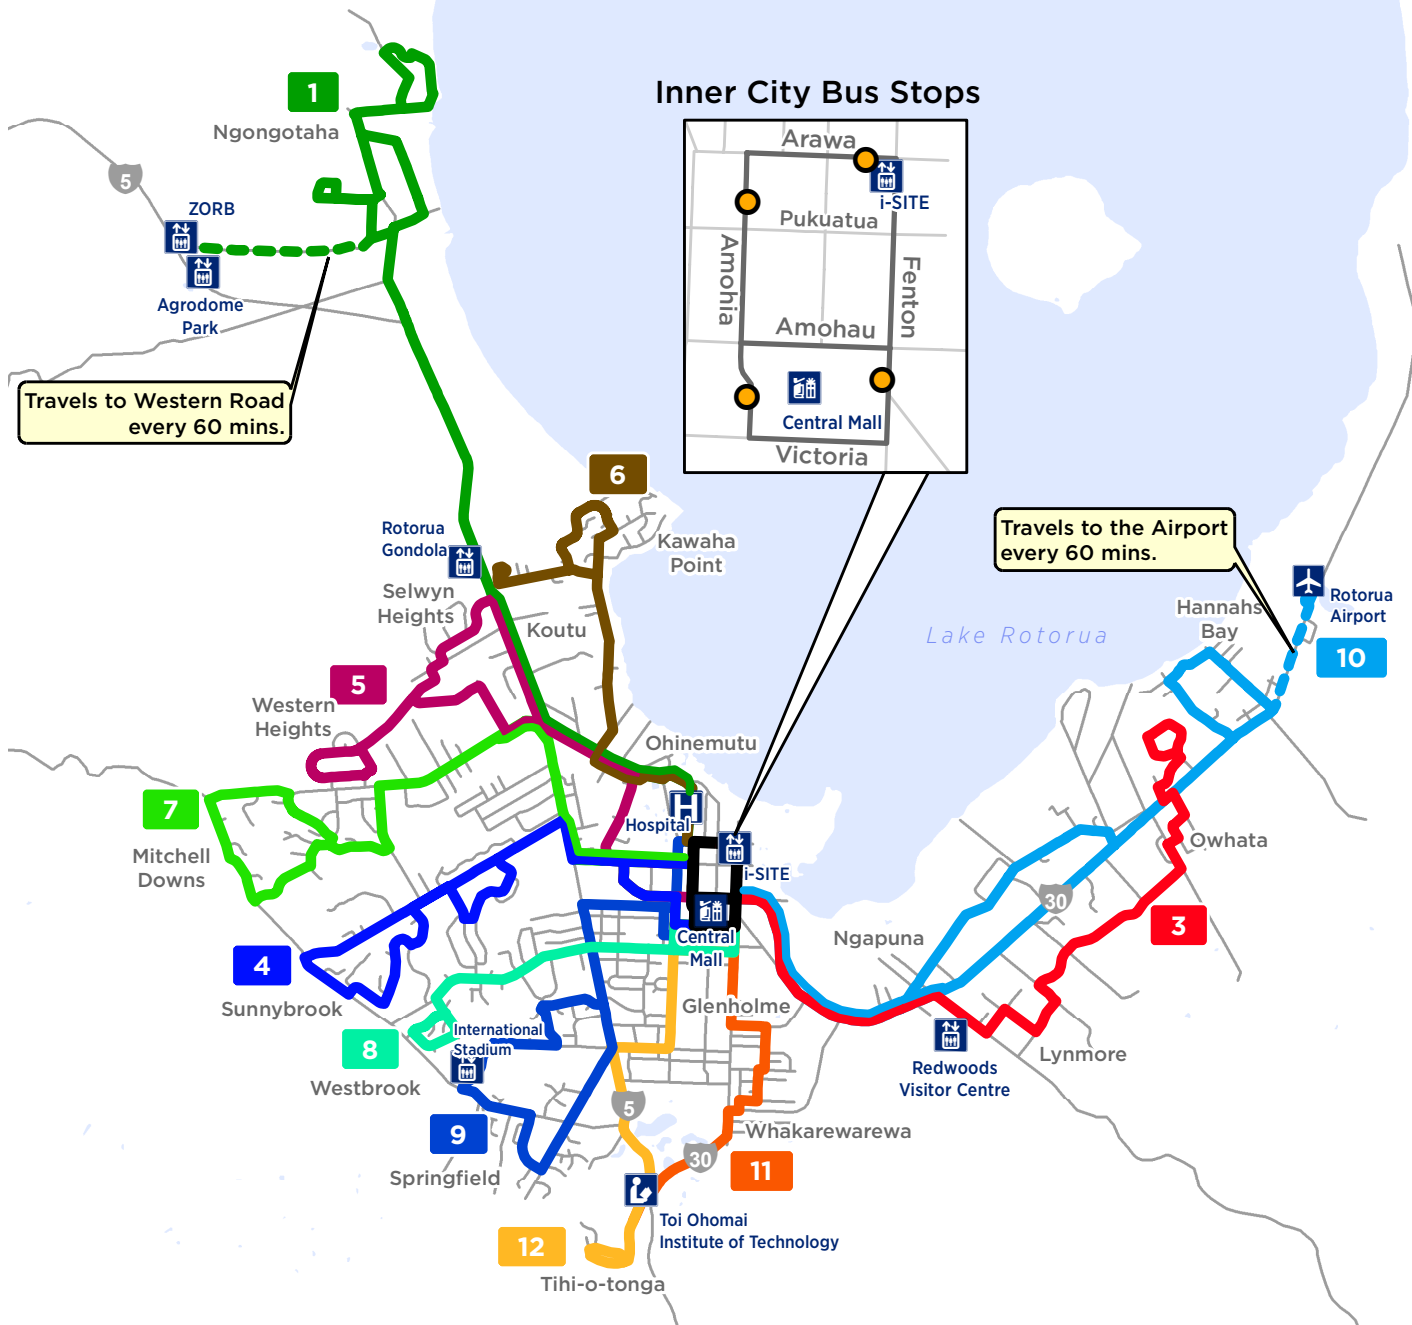

Standard one way Adult Fare	Cash	Bee Card
Within Rotorua	$2.80	$2.24
Rotorua Daysaver*	$7.00	$7.00

*Valid on day of issue, concession not available

CONCESSIONS

Concession Type	Passenger Category	Fare
Infant	Under 5	Free
Child	5-12	Free at all times with registered Bee Card
Youth	13-18	Free at all times with registered Bee Card
Youth +	19-24	Half adult fare at all times with registered Bee Card
Tertiary	Student ID required	- Standard concession on urban routes with registered Bee Card - Free on Tertiary routes
Senior	65+	Standard concession with registered Bee Card
SuperGold	SuperGold card holder	- Free after 9am with registered Bee Card - Standard Concession before 9am on weekdays with registered Bee Card - Free all day on weekends and public holidays
Accessibility	Accessor approved	Free at all times
Community Connect	Community Services card	Half adult fare at all times with registered Bee Card

See www.baybus.co.nz for more concession information

PAYING FOR YOUR RIDE

The Bee Card is a prepaid card which makes travel by bus easier and smarter. Bee Cards cost $5 and can be purchased online at www.beecard.co.nz, from a BOPRC office or a bus driver. Register your card at www.beecard.co.nz to be eligible for concession fares. You can top your card up online or by cash with your bus driver.

HOW DO TRANSFERS BETWEEN BUSES WORK?

When using a Bee Card, transfers between buses are automatically applied. Customers will need to tag on and tag off for each part of the journey; the system will not charge you any extra providing your journey is within the transfer rules

1. Free transfers between buses apply for two hours from your first tag on to your final tag off.
2. The transfer time between buses can be no more than 30 minutes.
3. You can have a maximum of two free transfers per journey.

For cash fares:

1. Free transfers between buses apply for one hour from ticket purchase.
2. The transfer time between buses can be no more than 30 minutes.
3. You can have a maximum of one free transfer per journey.
4. You will need to present your ticket when transferring to the next bus.

HOW DO YOU GET A CONCESSION?

- Child, Youth and Youth plus concessions are loaded automatically when a card is registered online at www.beecard.co.nz
- SuperGold & Community Services card concessions can be loaded online at www.beecard.co.nz or at a Bay of Plenty Regional Council (BOPRC) office.
- Tertiary concessions can be loaded at a BOPRC office or via their tertiary institutes' student services.

ROTORUA BUS ROUTES

Route	Description	Page
1	Ngongotahā via Rainbow Springs/Skyline and Agrodome	6
3	Ōwhata via Lynmore and the Redwoods	8
4	Sunnybrook via Fordlands	10
5	Western Heights via Selwyn Heights	12
6	Kawaha Point via Rotorua Hospital	14
7	Mitchell Downs via Clayton Road	16
8	Westbrook via Malfroy Road	18
9	Springfield	20
10	Rotorua Airport/Lee Road via Ngāpuna and Ōwhata	22
11	Toi Ohomai Institute of Technology	24
12	Tihi-O-Tonga via Glenholme and Toi Ohomai Institute of Technology	26

Buses will leave the stops shown in this booklet at the times mentioned. All buses depart and arrive at the Arawa St bus stop in the inner city. There are other stops along the routes which are not detailed in these timetables. To find the nearest stop to you, please visit www.baybus.co.nz and to plan your journey use Journey Planner on this website. Please be at your stop at least five minutes early.

Cityride Eke-Taone is managed by Bay of Plenty Regional Council. For enquiries and feedback contact our call centre **0800 4 BAY BUS (0800 4 229 287)**.

To find out more about the work Bay of Plenty Regional does visit www.boprc.govt.nz

Cityride network