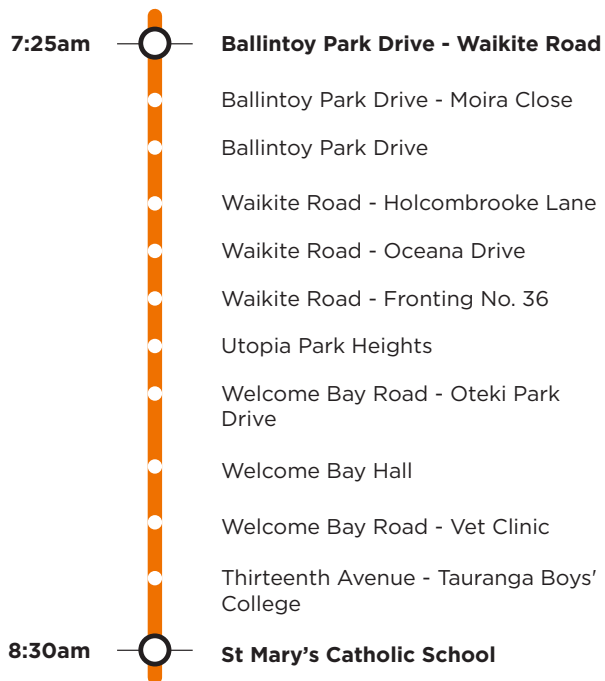

School bus timetable

803a

Welcome Bay

Tauranga Boys' College/St Mary's Catholic School

Morning route

Afternoon route

Route 803a is a Bayhopper school route, part of the dedicated school bus network for Tauranga, managed by Bay of Plenty Regional Council.

Only primary, intermediate and college students can travel on the school bus routes.

School bus timetable

803a

Welcome Bay

Tauranga Boys' College/St Mary's Catholic School

Morning route

Start Ballintoy Park Drive/Waikite Road corner. Ballintoy Park Drive (loop), Waikite Road, Welcome Bay Road, Hairini Street, Turret Road, 15th Avenue, Fraser Street, 13th Avenue (Tga Boys' College), Cameron Road, Fraser Street, 13th Avenue (St Mary's Catholic School).

Afternoon route

St Mary's Catholic School, 13th Avenue, Burrows Street, 14th Avenue, Devonport Road (pick up Boys' College), 13th Avenue, Cameron Road, 15th Avenue, Turret Road, SH29A, Welcome Bay Road, Waikite Road, Ballintoy Park Drive (loop).