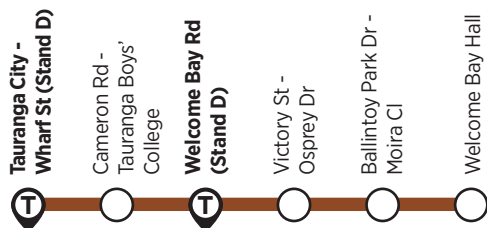

### Tauranga City to Welcome Bay

**Inbound:** Welcome Bay Rd, Waitaha Rd, Osprey Dr, Victory St, James Cook Dr, Welcome Bay Rd (Hairni Interchange Stand C), Hairni St, SH 29A, Turret Rd, 15th Ave, Cameron Rd, Elizabeth St, Durham St, Wharf St, Wharf St - Stand D.

**Inbound - School Trips:** Welcome Bay Rd, Waitaha Rd, Osprey Dr, Victory St, James Cook Dr, Welcome Bay Rd (Hairni Interchange Stand C), Hairni Street, SH 29A, Turret Rd, 15th Ave, Fraser St, 13th Ave, Cameron Rd, Elizabeth St, Durham St, Wharf St - Stand D.