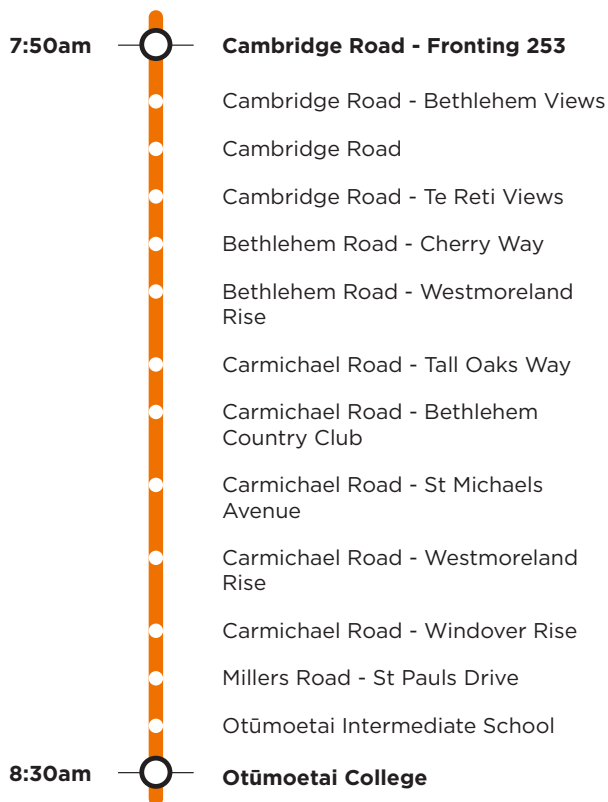

905b

Bethlehem

Otūmoetai College/Otūmoetai Intermediate

Operated by two vehicles

Morning route

Afternoon route

Route 905b is a Bayhopper school route, part of the dedicated school bus network for Tauranga, managed by Bay of Plenty Regional Council.

Only primary, intermediate and college students can travel on the school bus routes.

905b

Bethlehem

Otūmoetai College/Otūmoetai Intermediate

Morning route

First stop at R253 Cambridge Road. Travel via Cambridge Road, Waihī Road, SH2, Bethlehem Road, Carmichael Road, Millers Road, Bellevue Road, Queen Road, Anne Road, Charles Street (Otūmoetai Intermediate), Windsor Road (Otūmoetai College).

Afternoon route

Charles Street (Otūmoetai Intermediate), Windsor Road (Otūmoetai College), Bellevue Road, Millers Road, Carmichael Road, Bethlehem Road, Waihī Road, Cambridge Road to R290.