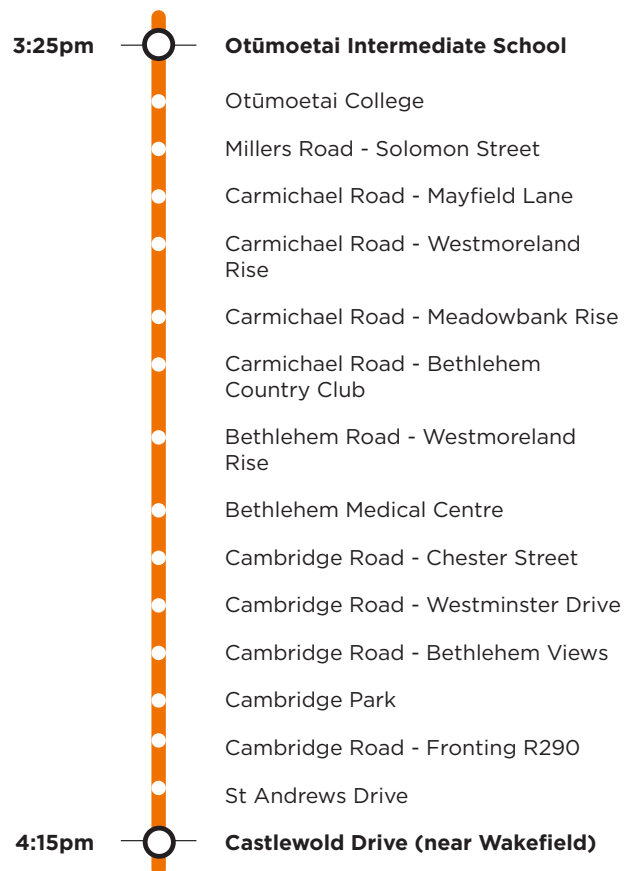

905b

Bethlehem

Otūmoetai College/Otūmoetai Intermediate

Operated by two vehicles

Morning route

Afternoon route

Route 905b is a Bayhopper school route, part of the dedicated school bus network for Tauranga, managed by Bay of Plenty Regional Council.

Only primary, intermediate and college students can travel on the school bus routes.

905b

Bethlehem

Otūmoetai College/Otūmoetai Intermediate

Morning route

First stop at R253 Cambridge Road. Travel via Cambridge Road, Waihī Road, SH2, Bethlehem Road, Carmichael Road, Millers Road, Bellevue Road, Queen Road, Anne Road, Charles Street (Otūmoetai Intermediate), Windsor Road (Otūmoetai College).

Afternoon route

Charles Street (Otūmoetai Intermediate), Windsor Road (Otūmoetai College), Bellevue Road, Millers Road, Carmichael Road, Bethlehem Road, Waihī Road, Cambridge Road to R290.