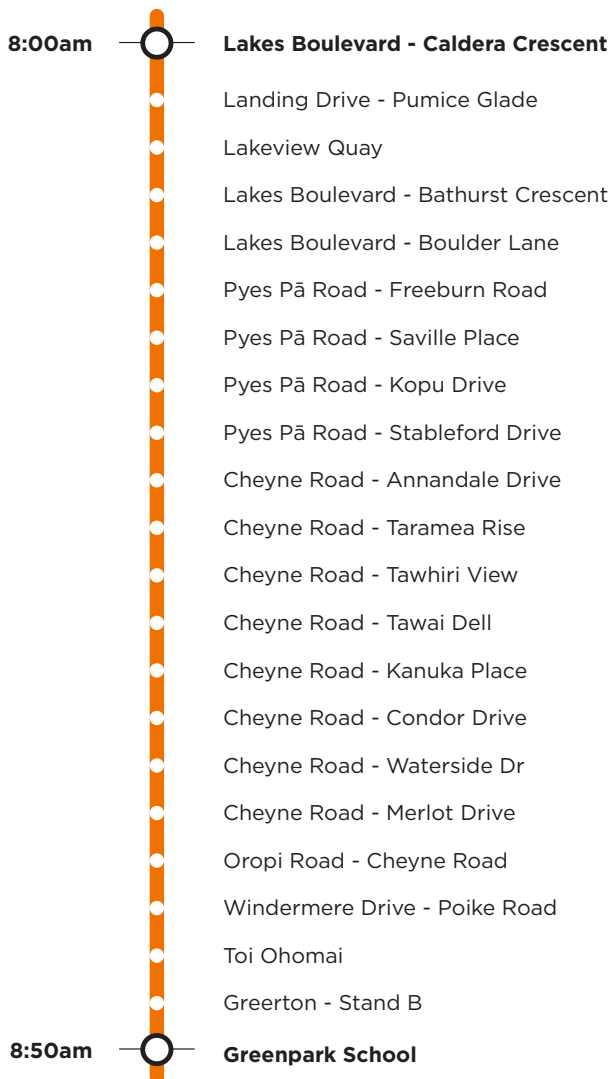

### The Lakes, Pyes Pā Greerton Village School/Greenpark School

#### Afternoon route

**Route 906** is a Bayhopper school route, part of the dedicated school bus network for Tauranga, managed by Bay of Plenty Regional Council.

Only primary, intermediate and college students can travel on the school bus routes.

#### Morning route

Start first bus stop on Lakes Boulevard, Lakes Boulevard, Landing Drive, Lakeview Quay, Lakes Boulevard, Kennedy Road, Pyes Pā Road, Cheyne Road, Oropi Road, SH29A, Windermere Drive to Lagoon Drive and return, SH29A, Oropi Road, Chadwick Road (Greerton Village School), Cameron Road (Greenpark School).

#### Afternoon route

Chadwick Road (Greerton Village School), Cameron Road (Greenpark School), Cameron Road, SH29A, Lakes Boulevard, Landing Drive, Lakeview Quay, Lakes Boulevard, Kennedy Road, Pyes Pā Road, Cheyne Road, (right into Condor Dr and around first roundabout back to Cheyne Rd), Oropi Road, SH29A, Windermere Drive to Lagoon Drive and return to SH29A.