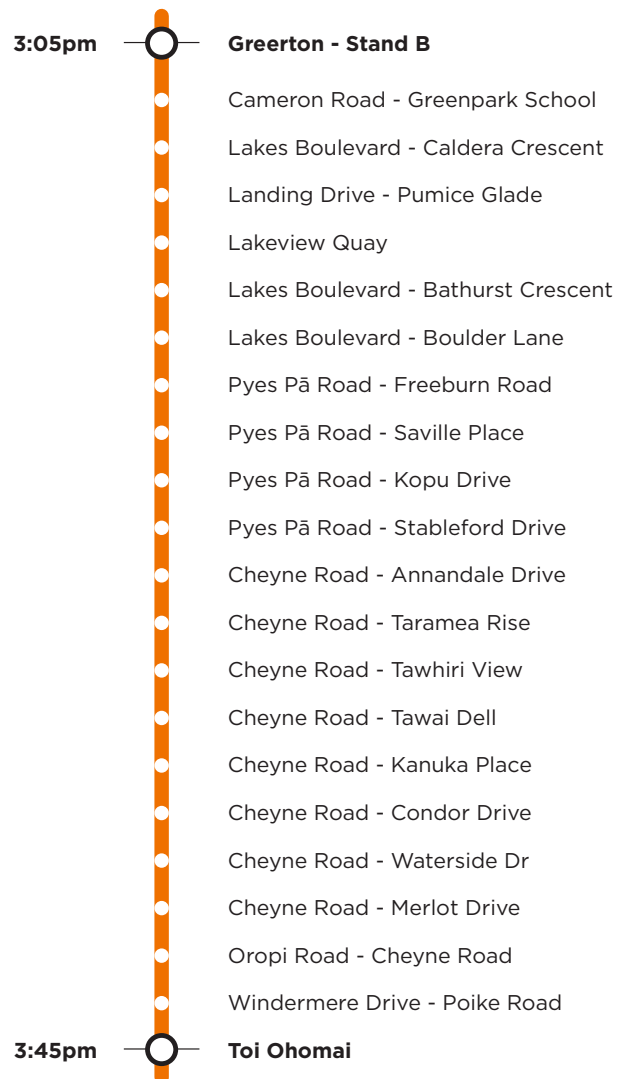

#### Morning route

#### Afternoon route

**Route 906** is a Bayhopper school route, part of the dedicated school bus network for Tauranga, managed by Bay of Plenty Regional Council.

Only primary, intermediate and college students can travel on the school bus routes.

#### Morning route

Start first bus stop on Lakes Boulevard, Lakes Boulevard, Landing Drive, Lakeview Quay, Lakes Boulevard, Kennedy Road, Pyes Pā Road, Cheyne Road, Oropi Road, SH29A, Windermere Drive to Lagoon Drive and return, SH29A, Oropi Road, Chadwick Road (Greerton Village School), Cameron Road (Greenpark School).

#### Afternoon route

Chadwick Road (Greerton Village School), Cameron Road (Greenpark School), Cameron Road, SH29A, Lakes Boulevard, Landing Drive, Lakeview Quay, Lakes Boulevard, Kennedy Road, Pyes Pā Road, Cheyne Road, (right into Condor Dr and around first roundabout back to Cheyne Rd), Oropi Road, SH29A, Windermere Drive to Lagoon Drive and return to SH29A.